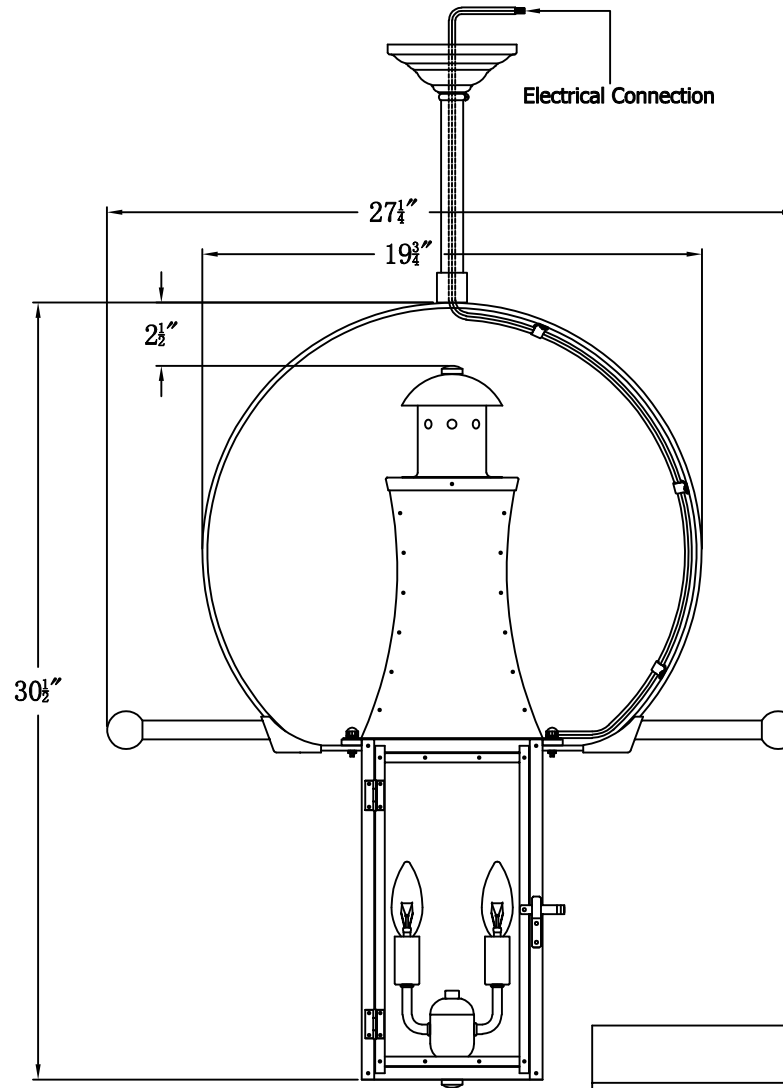

# CHURCHILL 30 Electric With Classic Yoke And Ladder Rests(CH-30E CY3/LR)

## The CopperSmith

<b>Product Description</b>	<b>Drawing Description</b>	<u>9152 Hard Drive</u>
Sockets:2-E12 Candelabra	REV:A/0	Foley Alabama 36536
Watts:2-60W	Date:02/23/2022	SKU Number:CH-30E
	Drawing by:Jason Huang	Product Name:Churchill 30 Electric