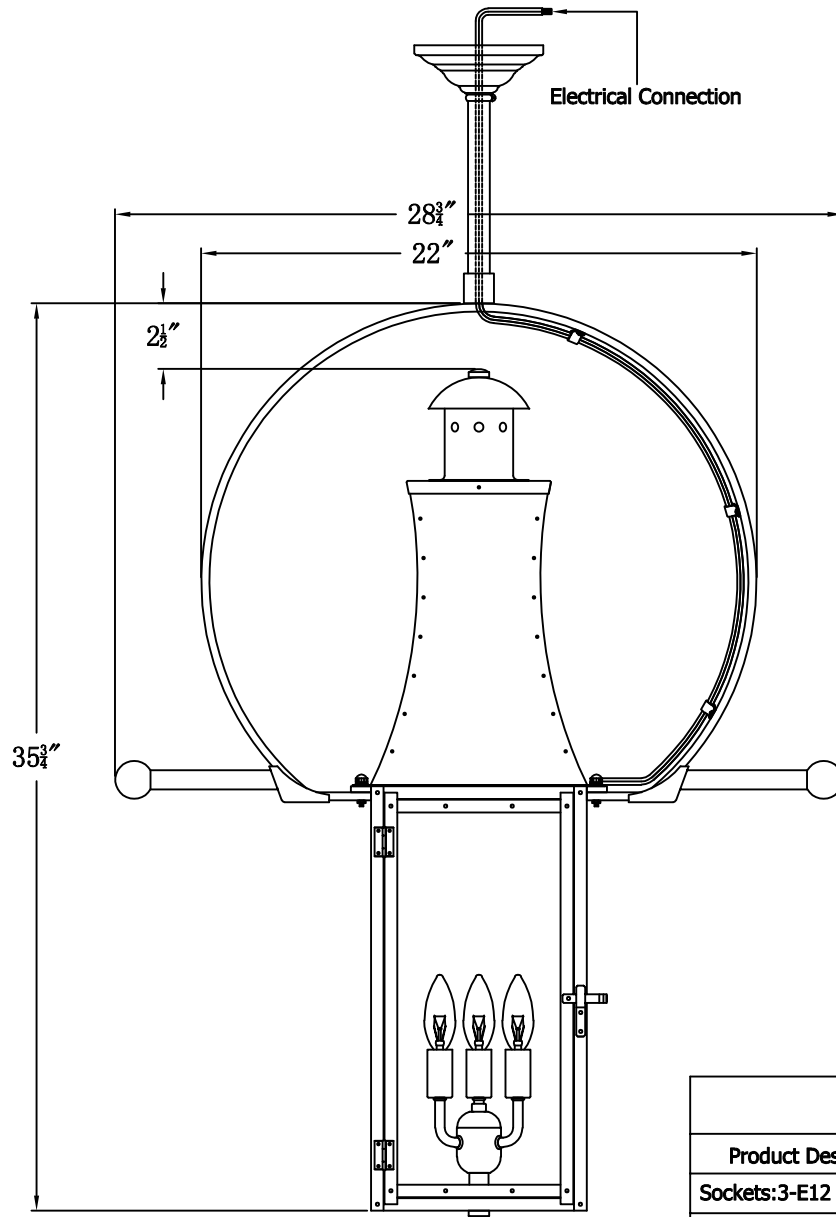

CHURCHILL 36 Electric With Classic Yoke And Ladder Rests(CH-36E CY9/LR)

The CopperSmith

Product Description	Drawing Description	9152 Hard Drive
Sockets:3-E12 Candelabra	REV:A/0	Foley Alabama 36536
Watts:3-60W	Date:02/26/2022	SKU Number:CH-36E
	Drawing by:Jason Huang	Product Name:Churchill 36 Electric