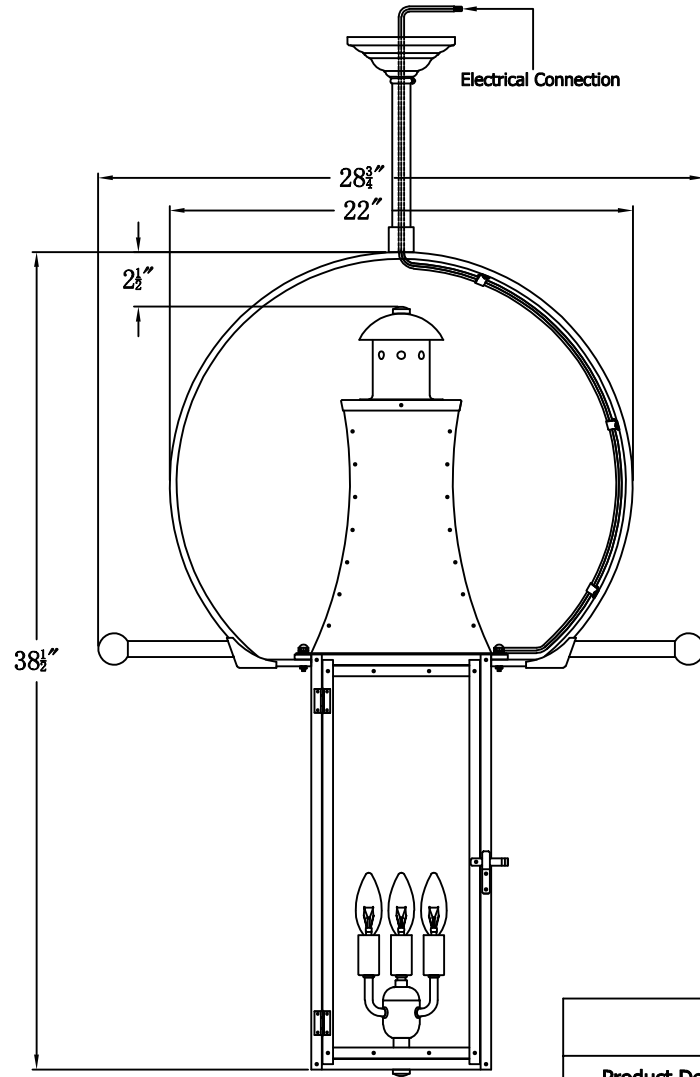

CHURCHILL 38 Electric With Classic Yoke And Ladder Rests(CH-38E CY9/LR)

The CopperSmith

Product Description	Drawing Description	9152 Hard Drive
Sockets:3-E12 Candelabra	REV:A/0	Foley Alabama 36536
Watts:3-60W	Date:03/01/2022	SKU Number:CH-38E
	Drawing by:Jason Huang	Product Name:Churchill 38 Electric