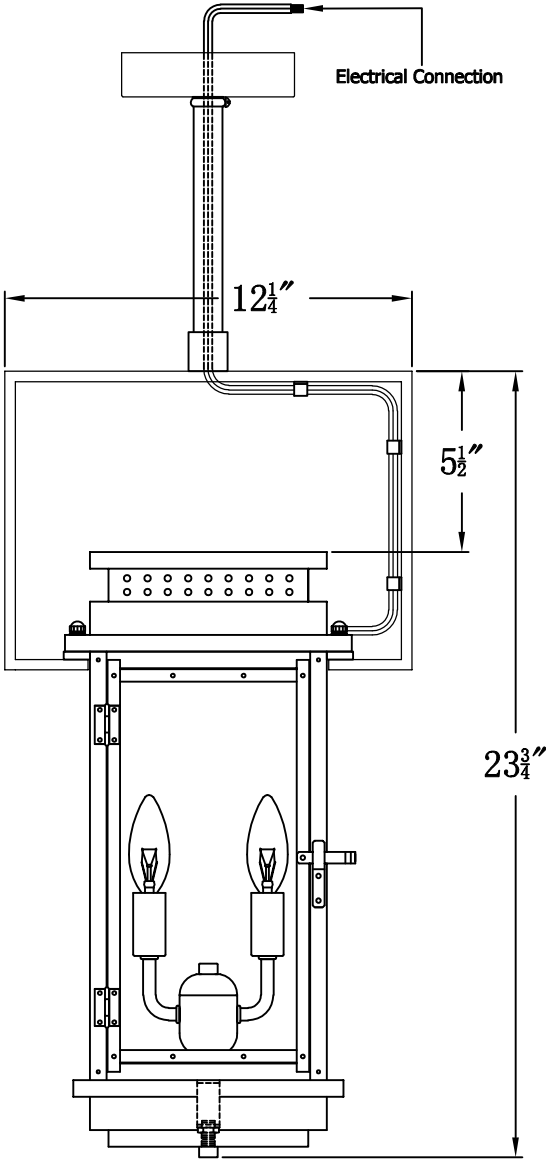

CONTEMPO 18 Electric With Contemporary Yoke
(CO-18E COY2)

The CopperSmith		
Product Description	Drawing Description	9152 Hard Drive
Sockets:2-E12 Candelabra	REV:A/0	Foley Alabama 36536
Watts:2-60W	Date:03/04/2022	SKU Number:CO-18E
	Drawing by:Jason Huang	Product Name:Contempo 18 Electric