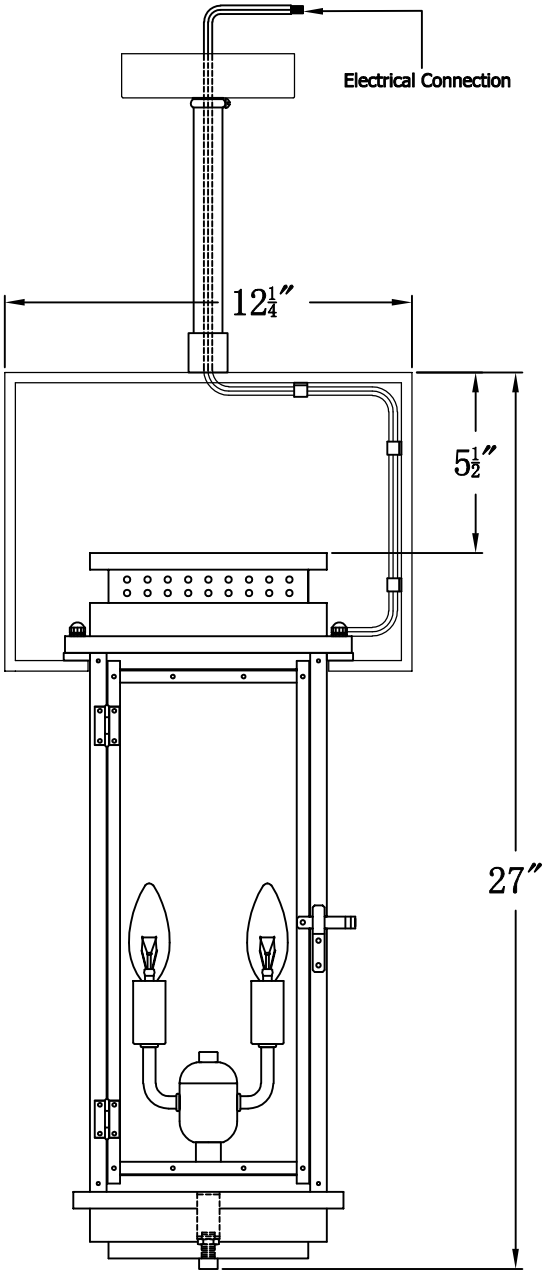

CONTEMPO 24 Electric With Contemporary Yoke  
(CO-24E COY2)

The CopperSmith

Product Description	Drawing Description	9152 Hard Drive
Sockets:2-E12 Candelabra	REV:A/0	Foley Alabama 36536
Watts:2-60W	Date:03/05/2022	SKU Number:CO-24E
	Drawing by:Jason Huang	Product Name:Contempo 24 Electric