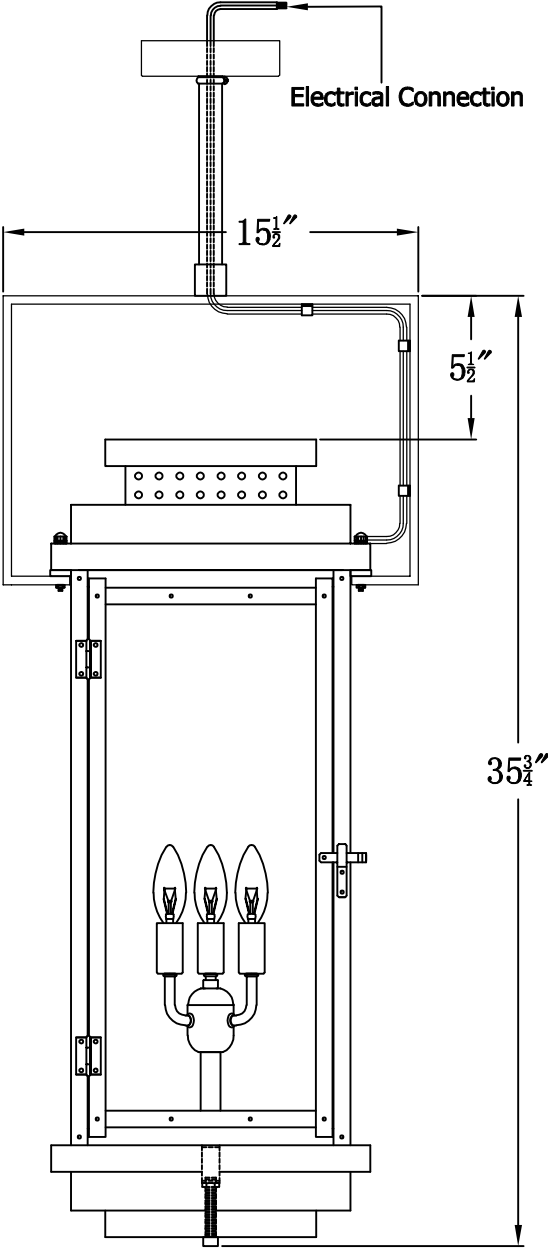

**CONTEMPO 31 Electric With Contemporary Yoke
(CO-31E COY3)**

The CopperSmith		
Product Description	Drawing Description	9152 Hard Drive
Sockets:3-E12 Candelabra	REV:A/0	Foley Alabama 36536
Watts:3-60W	Date:03/07/2022	SKU Number:CO-31E
	Drawing by:Jason Huang	Product Name:Contempo 31 Electric