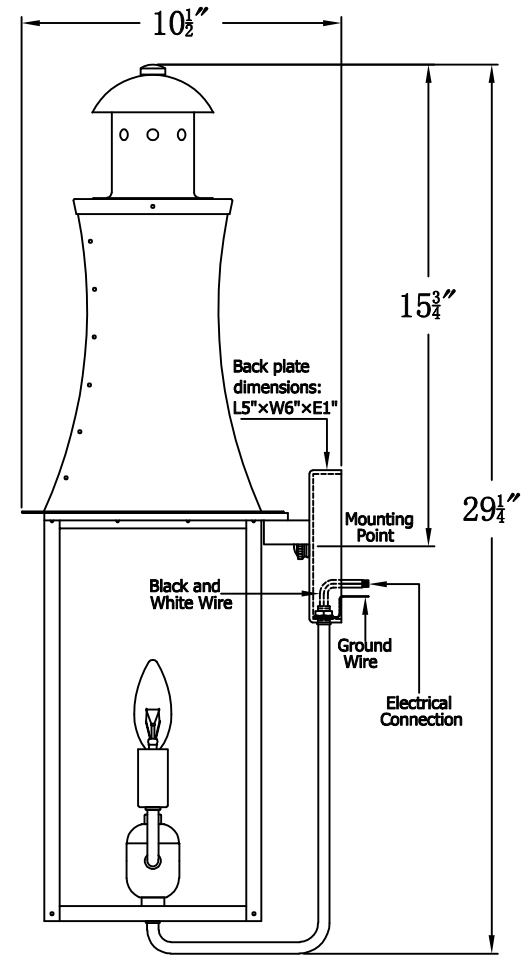

# CHURCHILL 30 Electric (CH-30E) Standard Wall Mount

## The CopperSmith

Product Description	Drawing Description	1952 Hard Drive
Sockets:2-E12 Candelabra	REV:A/0	Foley Alabama 36536
Watts:2-60W	Date:02/22/2022	SKU Number:CH-30E
	Drawing by:Jason Huang	Product Name:Churchill 30 Electric