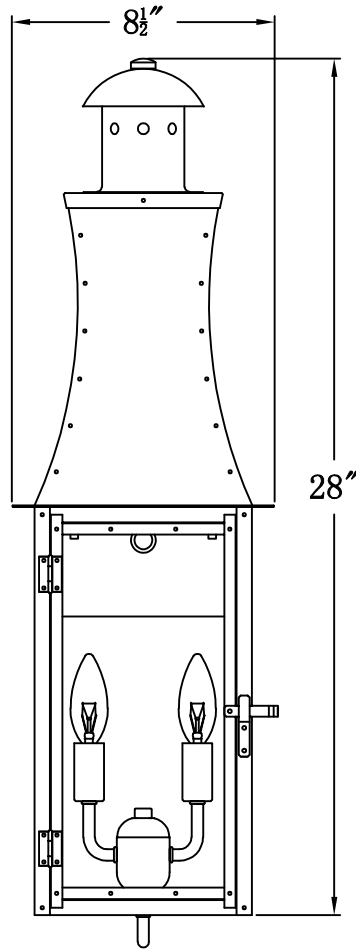

# CHURCHILL 30 Electric (CH-30E) Standard Wall Mount

## The CopperSmith

Product Description	Drawing Description	1952 Hard Drive
Sockets:2-E12 Candelabra	REV:A/0	Foley Alabama 36536
Watts:2-60W	Date:02/22/2022	SKU Number:CH-30E
	Drawing by:Jason Huang	Product Name:Churchill 30 Electric