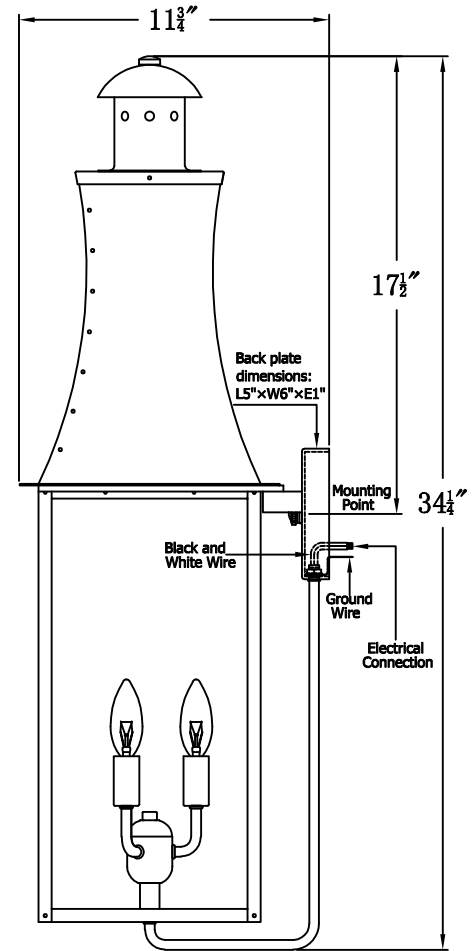

CHURCHILL 36 Electric (CH-36E) Standard Wall Mount

The CopperSmith

		9152 Hard Drive
Product Description	Drawing Description	Foley Alabama 36536
Sockets:3-E12 Candelabra	REV:A/0	
Watts:3-60W	Date:02/26/2022	SKU Number:CH-36E
	Drawing by:Jason Huang	Product Name:Churchill 36 Electric