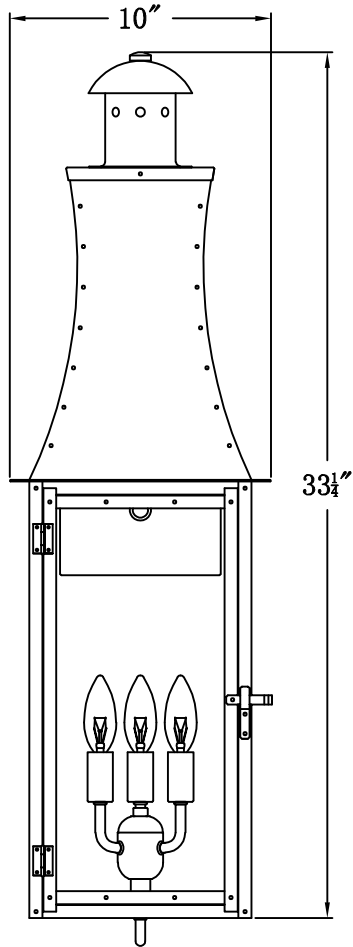

CHURCHILL 36 Electric (CH-36E) Standard Wall Mount

The CopperSmith

		9152 Hard Drive
Product Description	Drawing Description	Foley Alabama 36536
Sockets:3-E12 Candelabra	REV:A/0	
Watts:3-60W	Date:02/26/2022	SKU Number:CH-36E
	Drawing by:Jason Huang	Product Name:Churchill 36 Electric