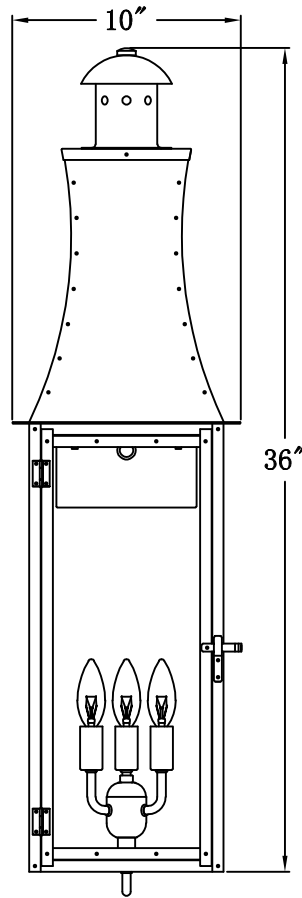

CHURCHILL 38 Electric (CH-38E) Standard Wall Mount

The CopperSmith

Product Description	Drawing Description	9152 Hard Drive
Sockets:3-E12 Candelabra	REV:A/0	Foley Alabama 36536
Watts:3-60W	Date:02/28/2022	SKU Number:CH-38E
	Drawing by:Jason Huang	Product Name:Churchill 38 Electric