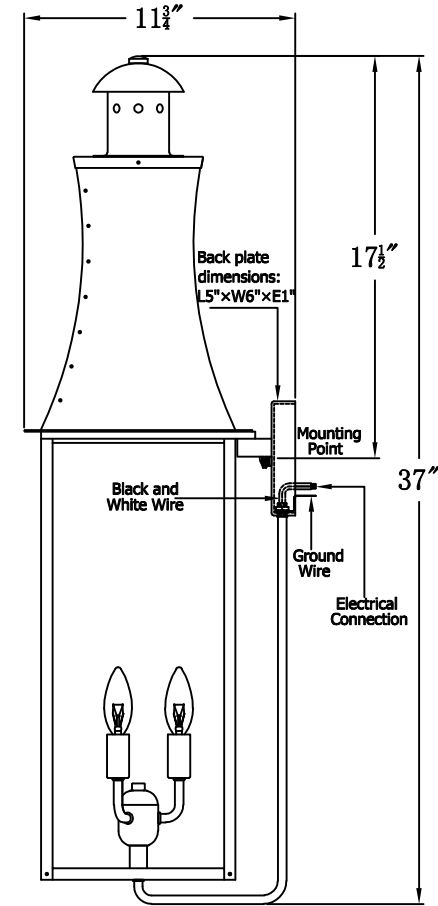

CHURCHILL 38 Electric (CH-38E) Standard Wall Mount

The CopperSmith

Product Description	Drawing Description	9152 Hard Drive
Sockets:3-E12 Candelabra	REV:A/0	Foley Alabama 36536
Watts:3-60W	Date:02/28/2022	SKU Number:CH-38E
	Drawing by:Jason Huang	Product Name:Churchill 38 Electric