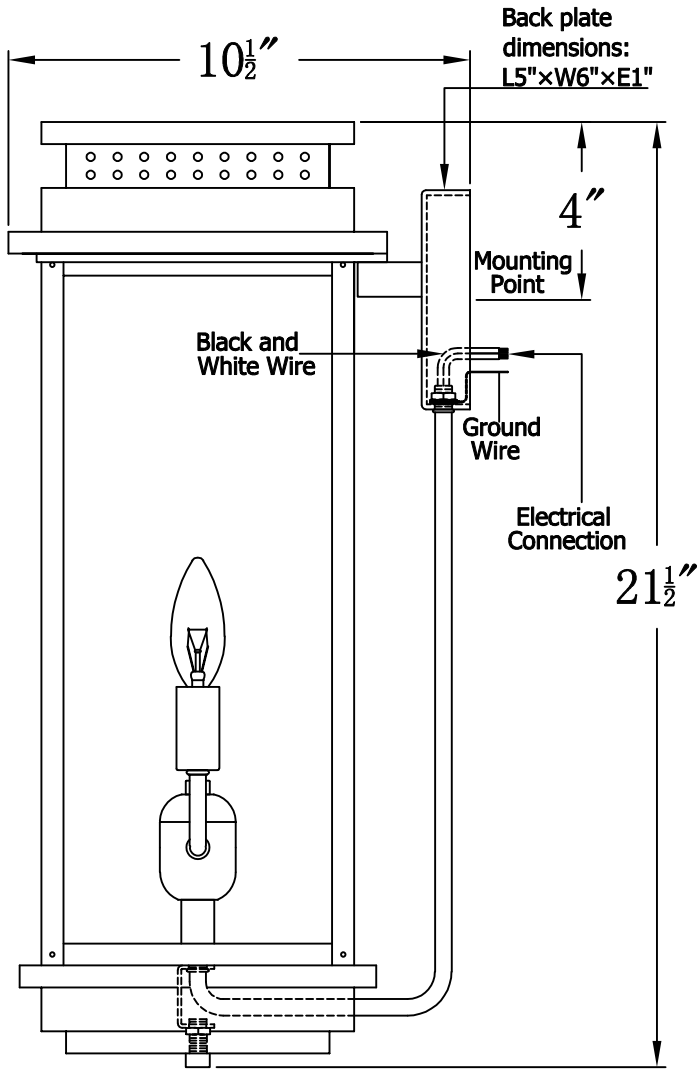

**CONTEMPO 24 Electric (CO-24E)
Standard Wall Mount**

The CopperSmith

Product Description	Drawing Description	9152 Hard Drive
Sockets:2-E12 Candelabra	REV:A/0	Foley Alabama 36536
Watts:2-60W	Date:03/04/2022	SKU Number:CO-24E
	Drawing by:Jason Huang	Product Name:Contempo 24 Electric