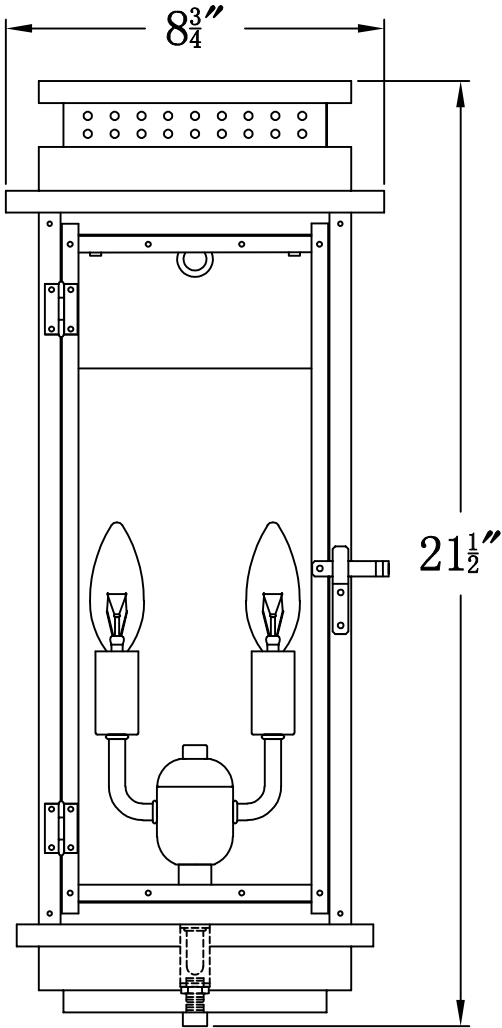

**CONTEMPO 24 Electric (CO-24E)
Standard Wall Mount**

The CopperSmith

Product Description	Drawing Description	9152 Hard Drive
Sockets:2-E12 Candelabra	REV:A/0	Foley Alabama 36536
Watts:2-60W	Date:03/04/2022	SKU Number:CO-24E
	Drawing by:Jason Huang	Product Name:Contempo 24 Electric