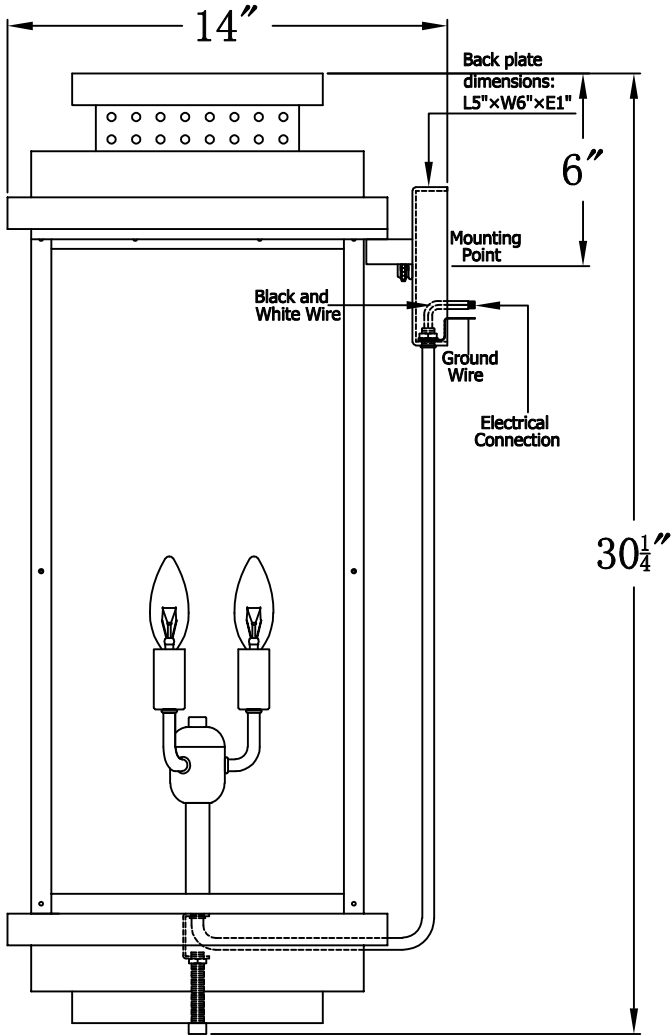

**CONTEMPO 31 Electric (CO-31E)
Standard Wall Mount**

The CopperSmith

Product Description	Drawing Description	9152 Hard Drive
Sockets:3-E12 Candelabra	REV:A/0	Foley Alabama 36536
Watts:3-60W	Date:03/05/2022	SKU Number:CO-31E
	Drawing by:Jason Huang	Product Name:Contempo 31 Electric