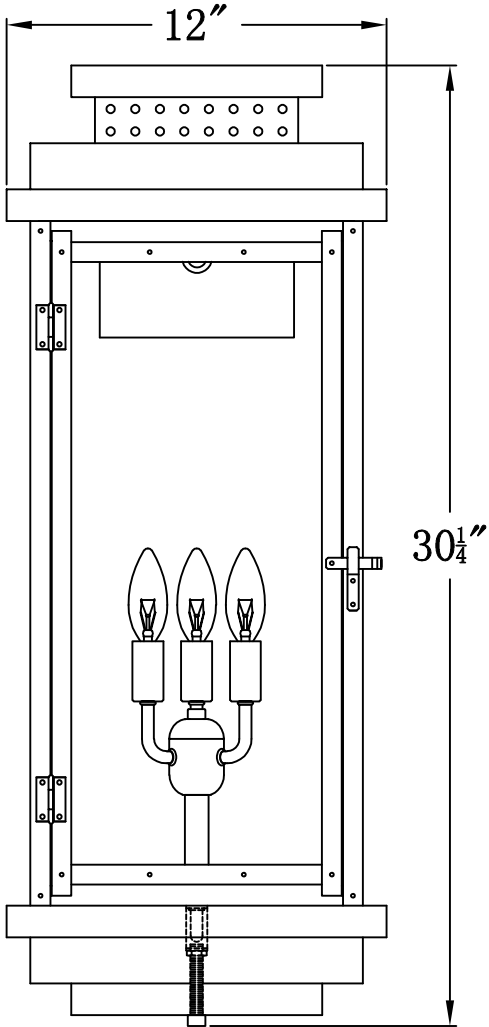

**CONTEMPO 31 Electric (CO-31E)
Standard Wall Mount**

The CopperSmith

Product Description	Drawing Description	9152 Hard Drive
Sockets:3-E12 Candelabra	REV:A/0	Foley Alabama 36536
Watts:3-60W	Date:03/05/2022	SKU Number:CO-31E
	Drawing by:Jason Huang	Product Name:Contempo 31 Electric