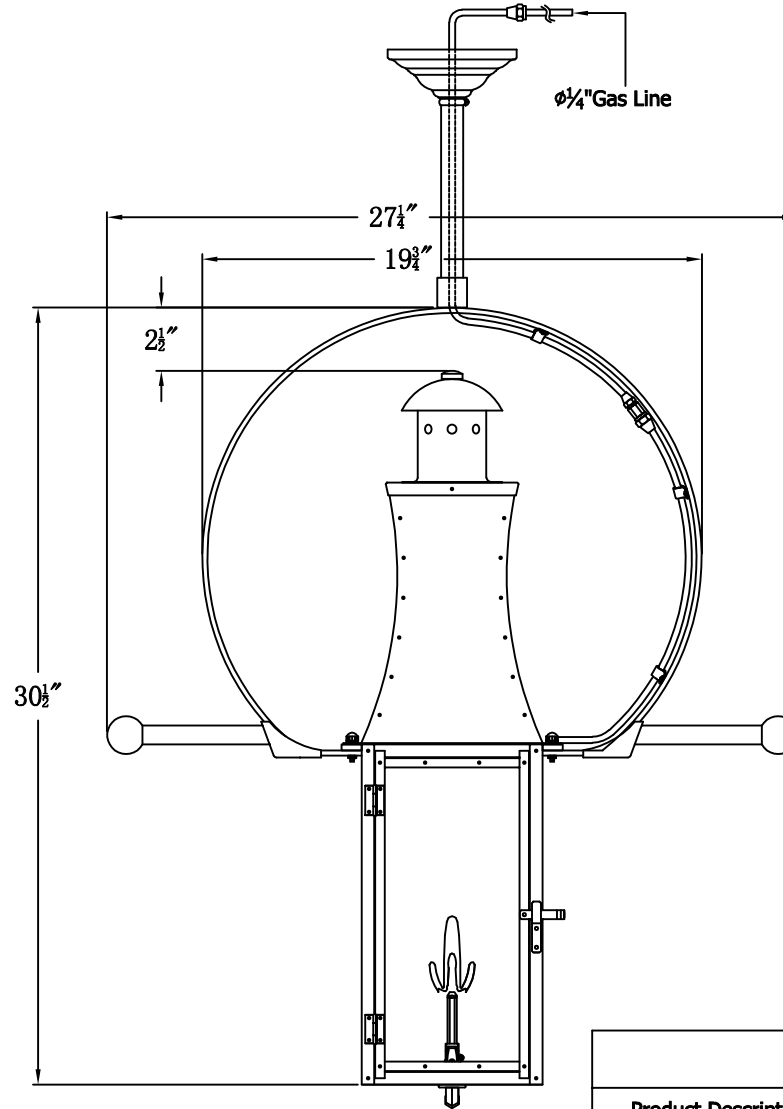

# CHURCHILL 30 Gas With Classic Yoke And Ladder Rests(CH-30G CY3/LR)

## The CopperSmith

		9152 Hard Drive
Product Description	Drawing Description	Foley Alabama 36536
Burner:Single	REV:A/0	
Gas Valve Name:VNG(P)50	Date:02/23/2022	SKU Number:CH-30G
	Drawing by:Jason Huang	Product Name:Churchill 30 Gas