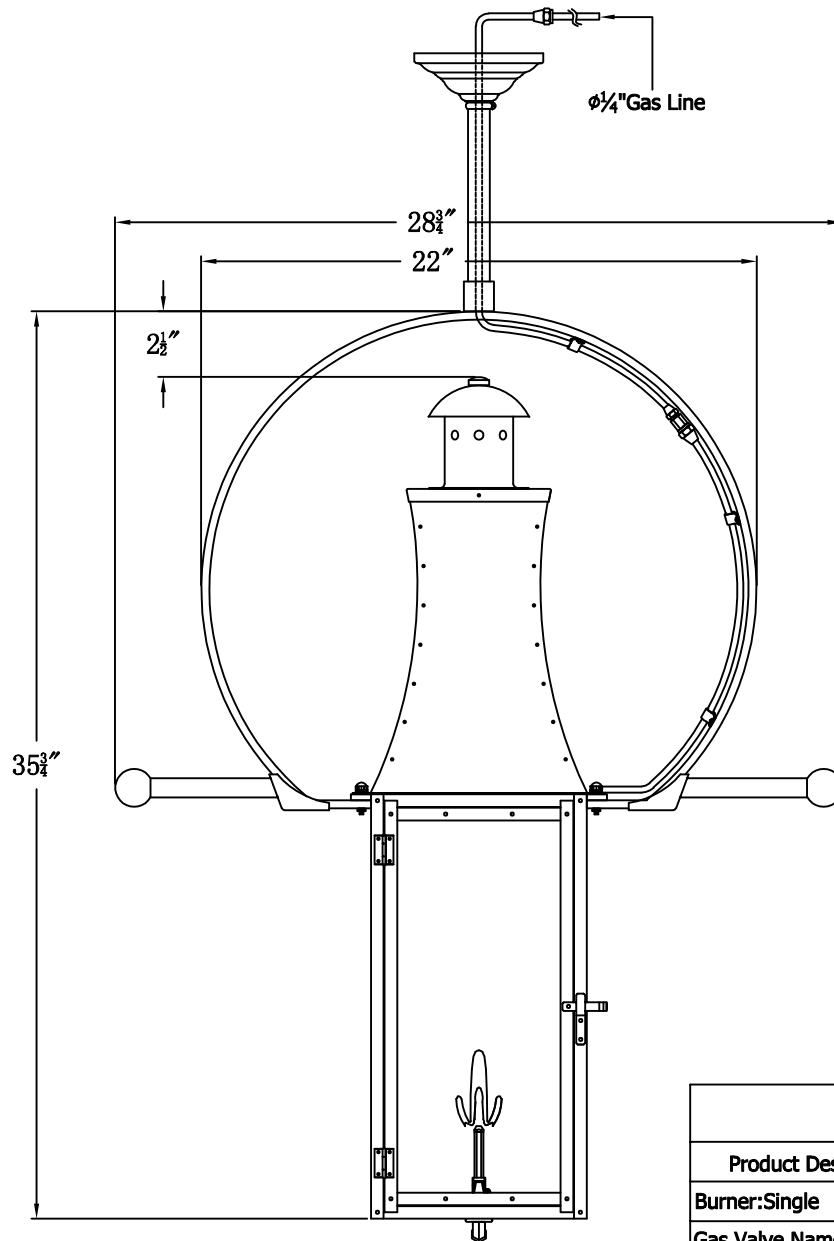

# CHURCHILL 36 Gas With Classic Yoke And Ladder Rests(CH-36G CY9/LR)

## The CopperSmith

Product Description	Drawing Description	9152 Hard Drive
Burner:Single	REV:A/0	Foley Alabama 36536
Gas Valve Name:VNG(P)50	Date:02/26/2022	SKU Number:CH-36G
	Drawing by:Jason Huang	Product Name:Churchill 36 Gas