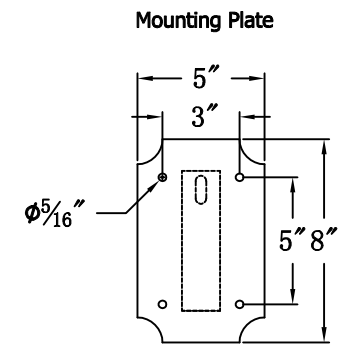

CHURCHILL 30 Electric With Grand Harbor Extension Bracket (CH-30E GH1)

The CopperSmith

		9152 Hard Drive
Product Description	Drawing Description	<u>Foley Alabama 36536</u>
Sockets:2-E12 Candelabra	REV:A/0	
Watts:2-60W	Date:02/23/2022	SKU Number:CH-30E
	Drawing by:Jason Huang	Product Name:Churchill 30 Electric