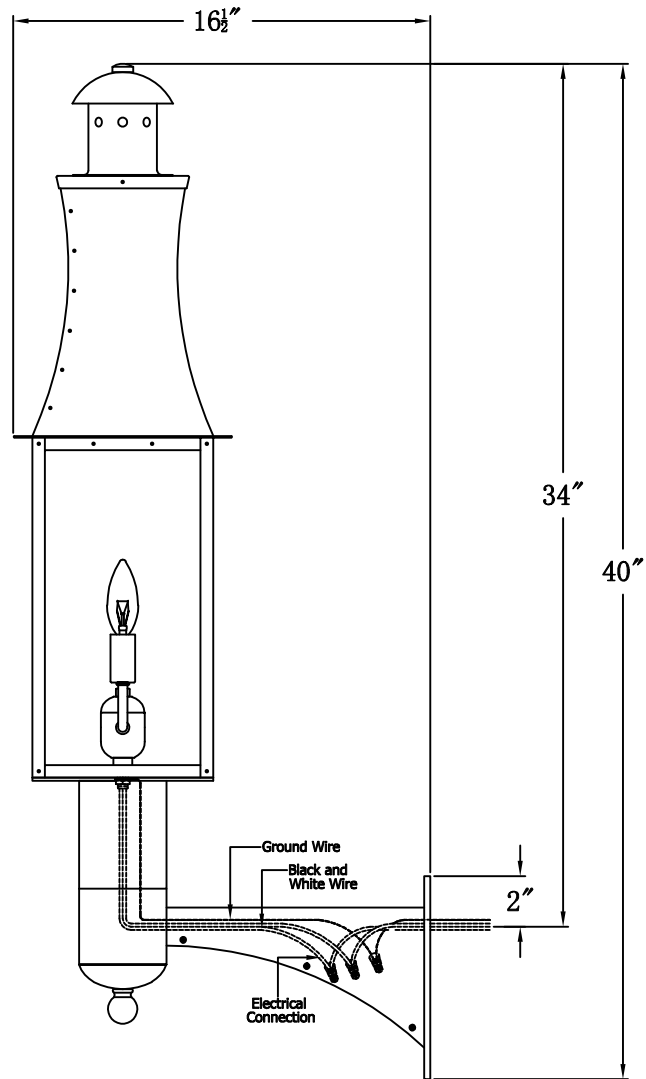

CHURCHILL 30 Electric With Grand Harbor Extension Bracket (CH-30E GH1)

The CopperSmith

		9152 Hard Drive
Product Description	Drawing Description	<u>Foley Alabama 36536</u>
Sockets:2-E12 Candelabra	REV:A/0	
Watts:2-60W	Date:02/23/2022	SKU Number:CH-30E
	Drawing by:Jason Huang	Product Name:Churchill 30 Electric