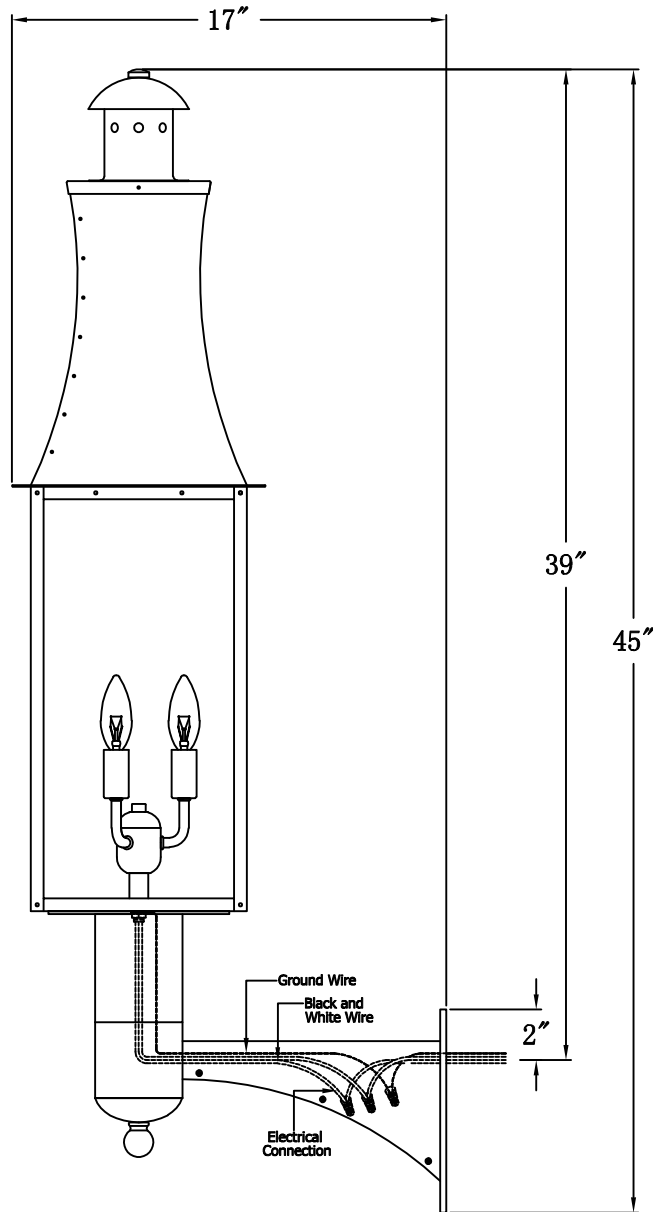

CHURCHILL 36 Electric With Grand Harbor Extension Bracket (CH-36E GH1)

The CopperSmith		
Product Description	Drawing Description	9152 Hard Drive
Sockets:3-E12 Candelabra	REV:A/0	Foley Alabama 36536
Watts:3-60W	Date:02/28/2022	SKU Number:CH-36E
	Drawing by:Jason Huang	Product Name:Churchill 36 Electric