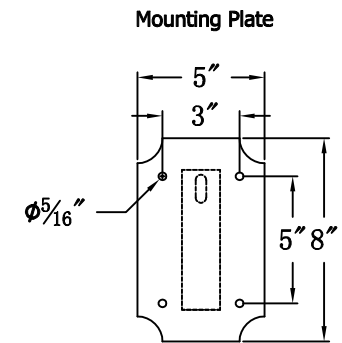

CHURCHILL 36 Electric With Grand Harbor Extension Bracket (CH-36E GH1)

The CopperSmith		
Product Description	Drawing Description	9152 Hard Drive
Sockets:3-E12 Candelabra	REV:A/0	Foley Alabama 36536
Watts:3-60W	Date:02/28/2022	SKU Number:CH-36E
	Drawing by:Jason Huang	Product Name:Churchill 36 Electric