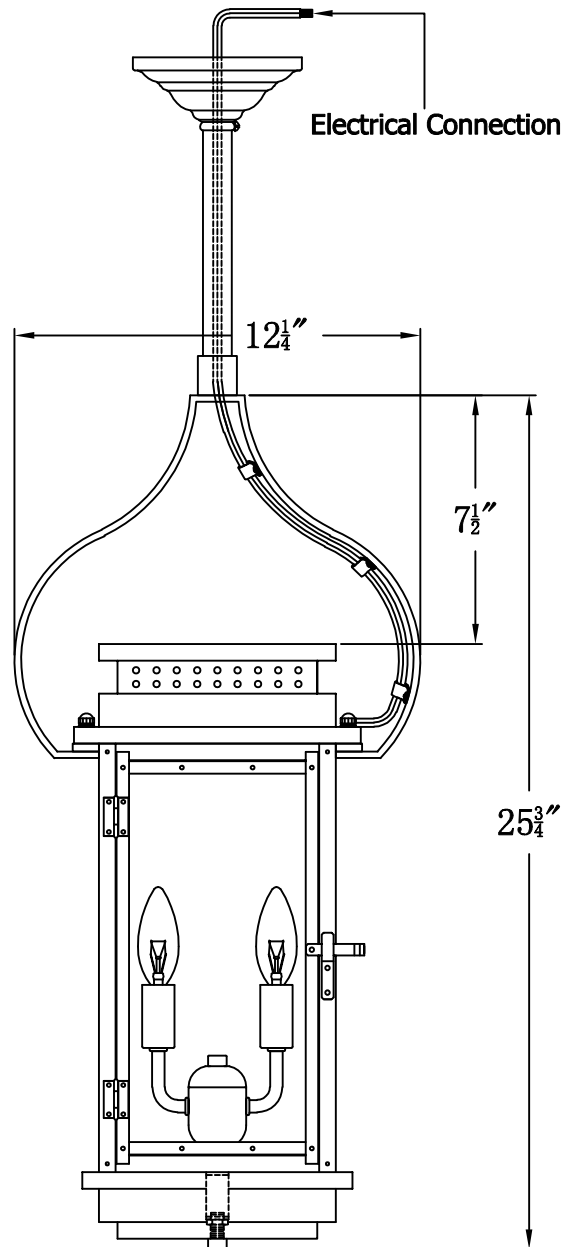

CONTEMPO 18 Electric With Pendant Yoke
(CO-18E PY13)

The CopperSmith

Product Description	Drawing Description	9152 Hard Drive
Sockets:2-E12 Candelabra	REV:A/0	Foley Alabama 36536
Watts:2-60W	Date:03/04/2022	SKU Number:CO-18E
	Drawing by:Jason Huang	Product Name:Contempo 18 Electric