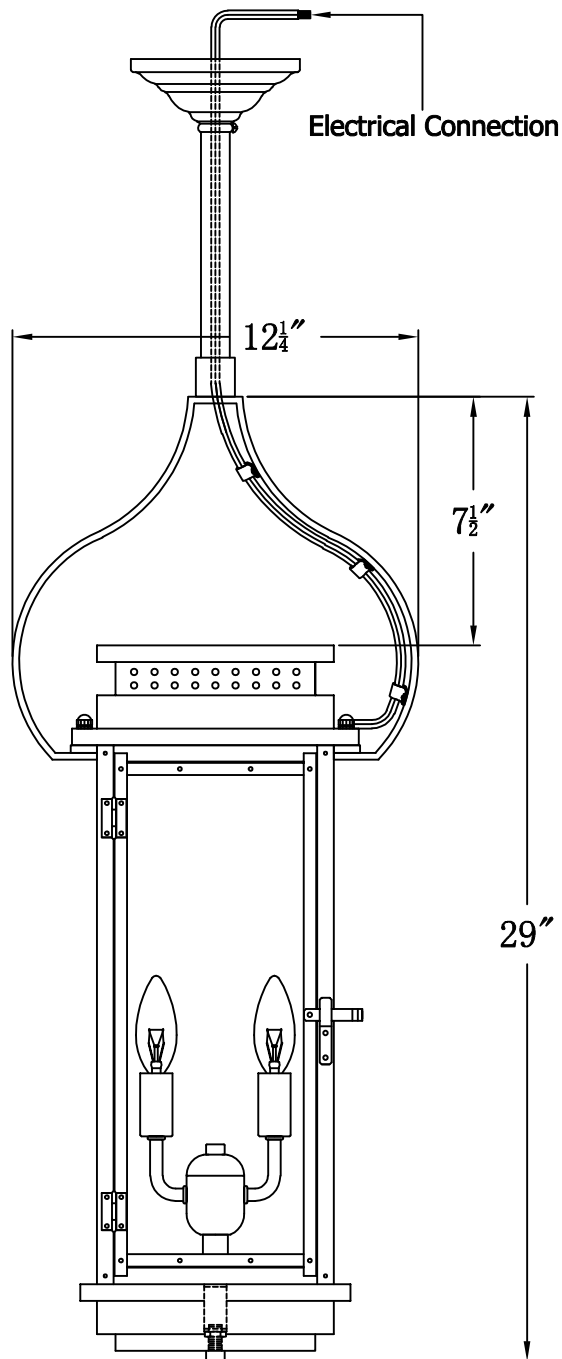

CONTEMPO 24 Electric With Pendant Yoke  
(CO-24E PY13)

The CopperSmith

Product Description		Drawing Description		9152 Hard Drive	
Sockets:2-E12 Candelabra		REV:A/0		Foley Alabama 36536	
Watts:2-60W		Date:03/05/2022		SKU Number:CO-24E	
		Drawing by:Jason Huang		Product Name:Contempo 24 Electric	