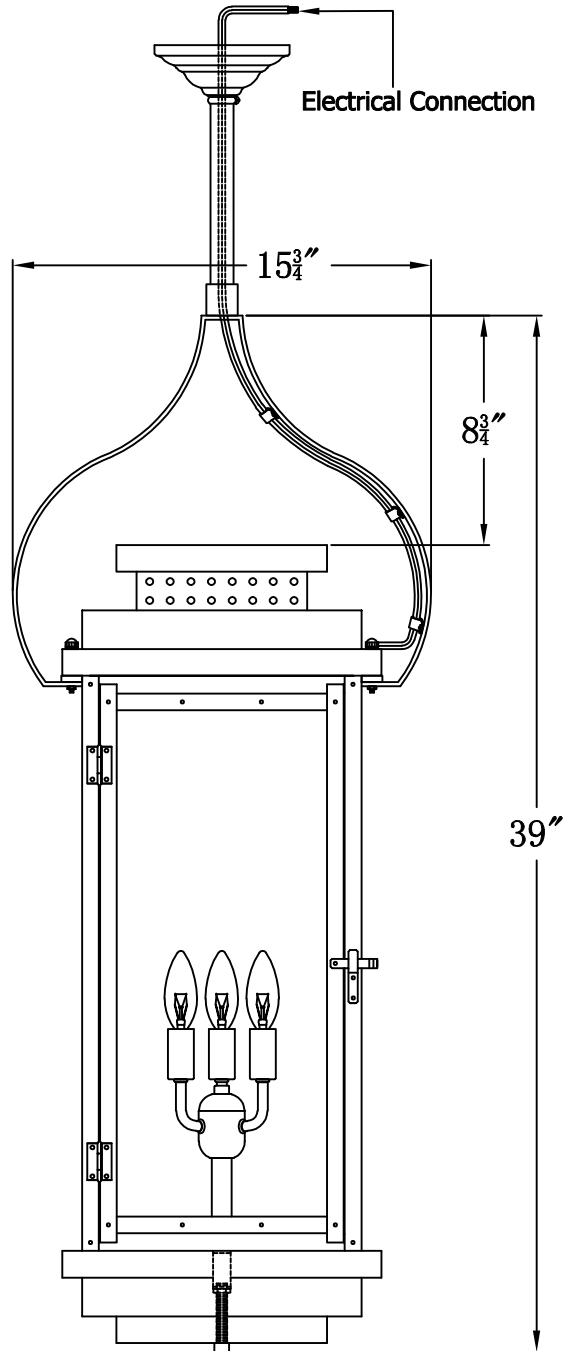

CONTEMPO 31 Electric With Pendant Yoke  
(CO-31E PY6)

The CopperSmith

Product Description	Drawing Description	9152 Hard Drive
Sockets:3-E12 Candelabra	REV:A/0	Foley Alabama 36536
Watts:3-60W	Date:03/07/2022	SKU Number:CO-31E
	Drawing by:Jason Huang	Product Name:Contempo 31 Electric