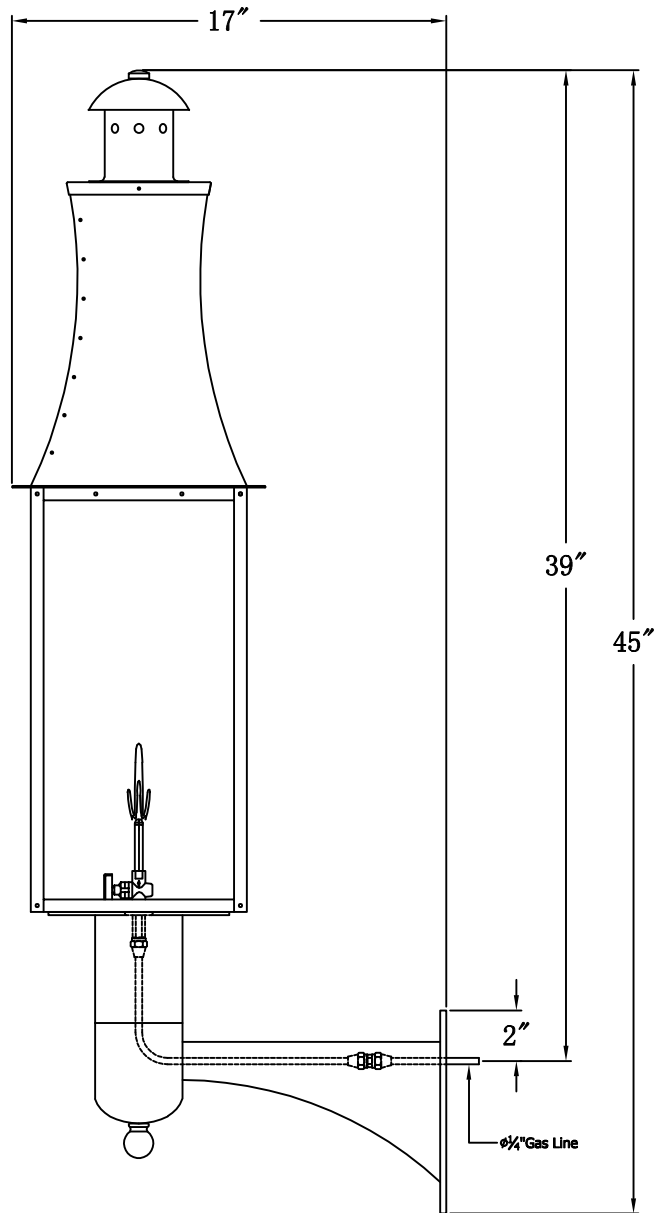

CHURCHILL 36 Gas With Grand Harbor Extension Bracket (CH-36G GH1)

The CopperSmith

Product Description		Drawing Description	9152 Hard Drive
Burner: Single		REV: A/0	<u>Foley Alabama 36536</u>
Gas Valve Name: VNG(P)50		Date: 02/28/2022	SKU Number: CH-36G
		Drawing by: Jason Huang	Product Name: Churchill 36 Gas