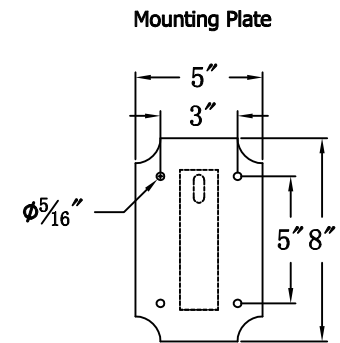

CHURCHILL 36 Gas With Grand Harbor Extension Bracket (CH-36G GH1)

The CopperSmith

Product Description		Drawing Description	9152 Hard Drive
Burner: Single		REV: A/0	<u>Foley Alabama 36536</u>
Gas Valve Name: VNG(P)50		Date: 02/28/2022	SKU Number: CH-36G
		Drawing by: Jason Huang	Product Name: Churchill 36 Gas