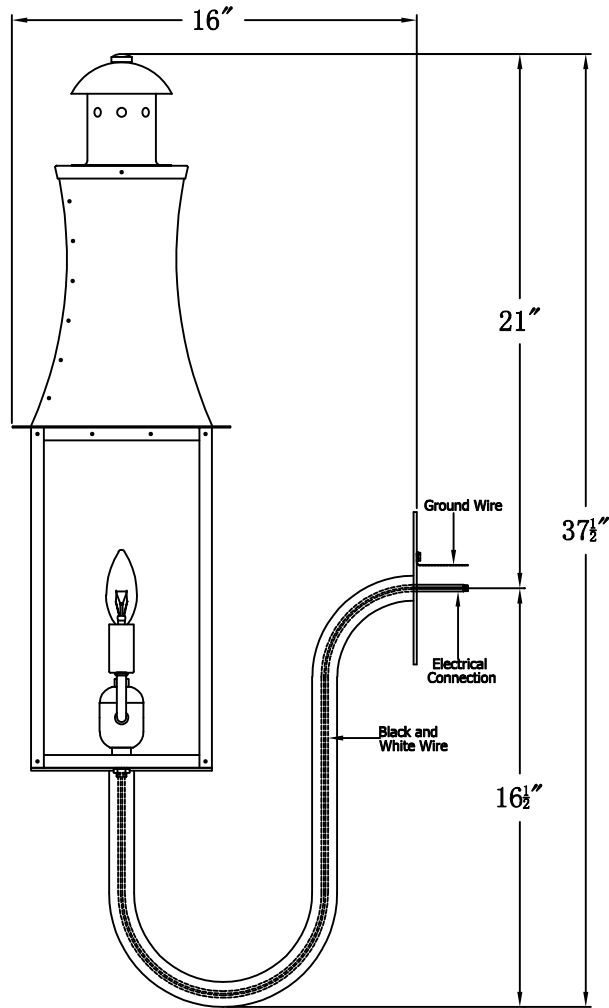

CHURCHILL 30 Electric With Gooseneck(CH-30E GNP3)

Front View of Mounting Plate

The CopperSmith

Product Description	Drawing Description	9152 Hard Drive
Sockets:2-E12 Candelabra	REV:A/0	Foley Alabama 36536
Watts:2-60W	Date:02/25/2022	SKU Number:CH-30E
	Drawing by:Jason Huang	Product Name:Churchill 30 Electric