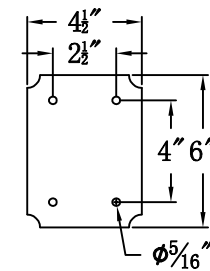

CHURCHILL 30 Electric With Gooseneck(CH-30E GNP3)

Front View of Mounting Plate

The CopperSmith

Product Description	Drawing Description	9152 Hard Drive
Sockets:2-E12 Candelabra	REV:A/0	Foley Alabama 36536
Watts:2-60W	Date:02/25/2022	SKU Number:CH-30E
	Drawing by:Jason Huang	Product Name:Churchill 30 Electric