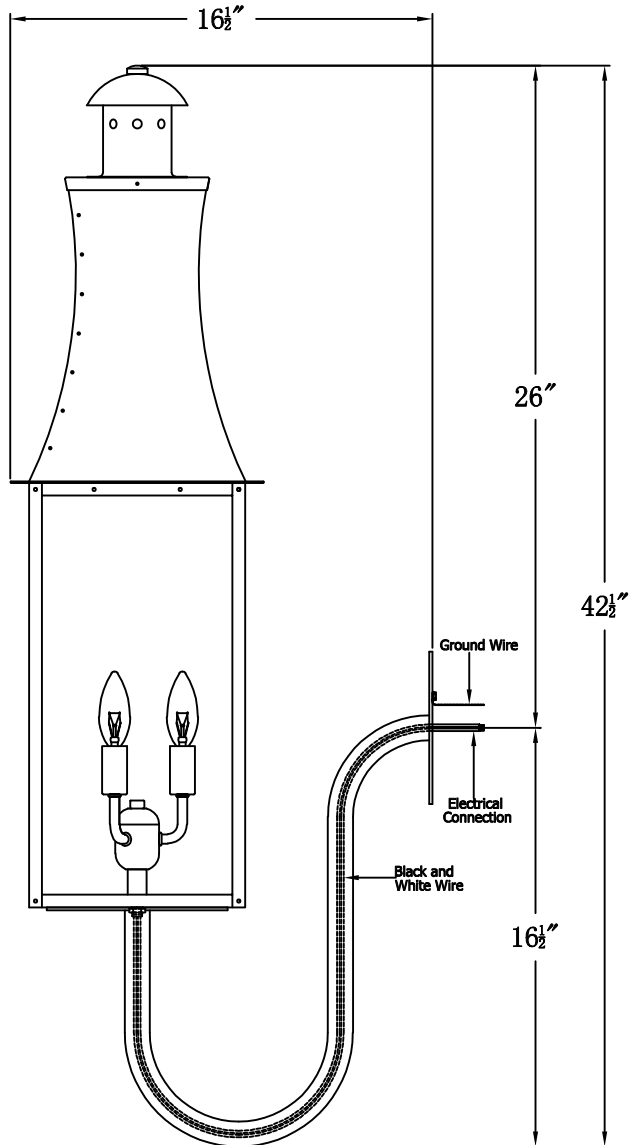

CHURCHILL 36 Electric With Gooseneck(CH-36E GNP3)

Front View of Mounting Plate

The CopperSmith

Product Description	Drawing Description	9152 Hard Drive
Sockets:3-E12 Candelabra	REV:A/0	Foley Alabama 36536
Watts:3-60W	Date:02/28/2022	SKU Number:CH-36E
	Drawing by:Jason Huang	Product Name:Churchill 36 Electric