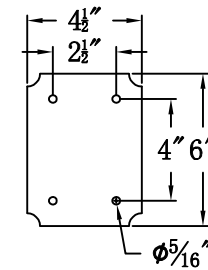

CHURCHILL 36 Electric With Gooseneck(CH-36E GNP3)

Front View of Mounting Plate

The CopperSmith

Product Description	Drawing Description	9152 Hard Drive
Sockets:3-E12 Candelabra	REV:A/0	Foley Alabama 36536
Watts:3-60W	Date:02/28/2022	SKU Number:CH-36E
	Drawing by:Jason Huang	Product Name:Churchill 36 Electric