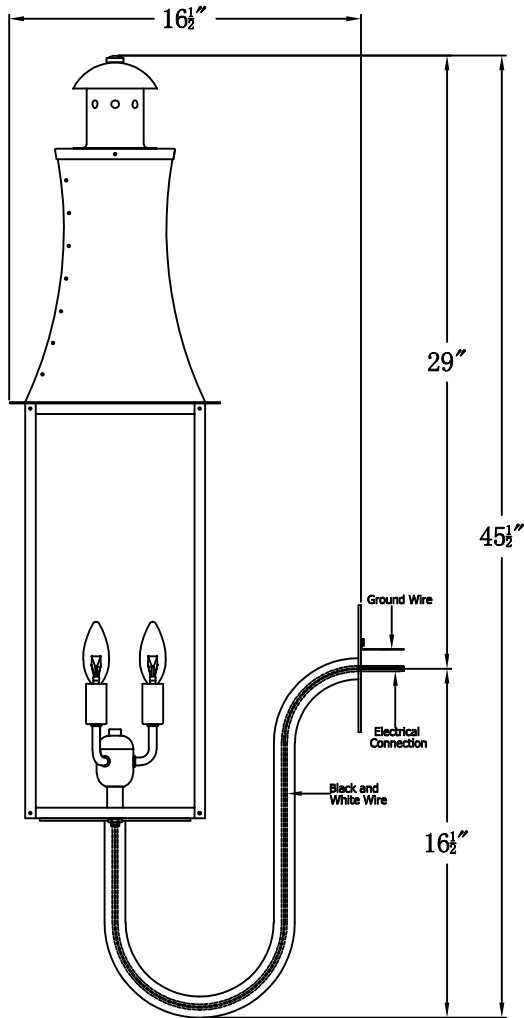

# CHURCHILL 38 Electric With Gooseneck(CH-38E GNP3)

Front View of Mounting Plate

## The CopperSmith

Product Description	Drawing Description	9152 Hard Drive
Sockets:3-E12 Candelabra	REV:A/0	Foley Alabama 36536
Watts:3-60W	Date:03/01/2022	SKU Number:CH-38E
	Drawing by:Jason Huang	Product Name:Churchill 38 Electric