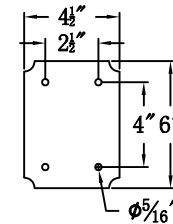

# CHURCHILL 38 Electric With Gooseneck(CH-38E GNP3)

Front View of Mounting Plate

## The CopperSmith

Product Description	Drawing Description	9152 Hard Drive
Sockets:3-E12 Candelabra	REV:A/0	Foley Alabama 36536
Watts:3-60W	Date:03/01/2022	SKU Number:CH-38E
	Drawing by:Jason Huang	Product Name:Churchill 38 Electric