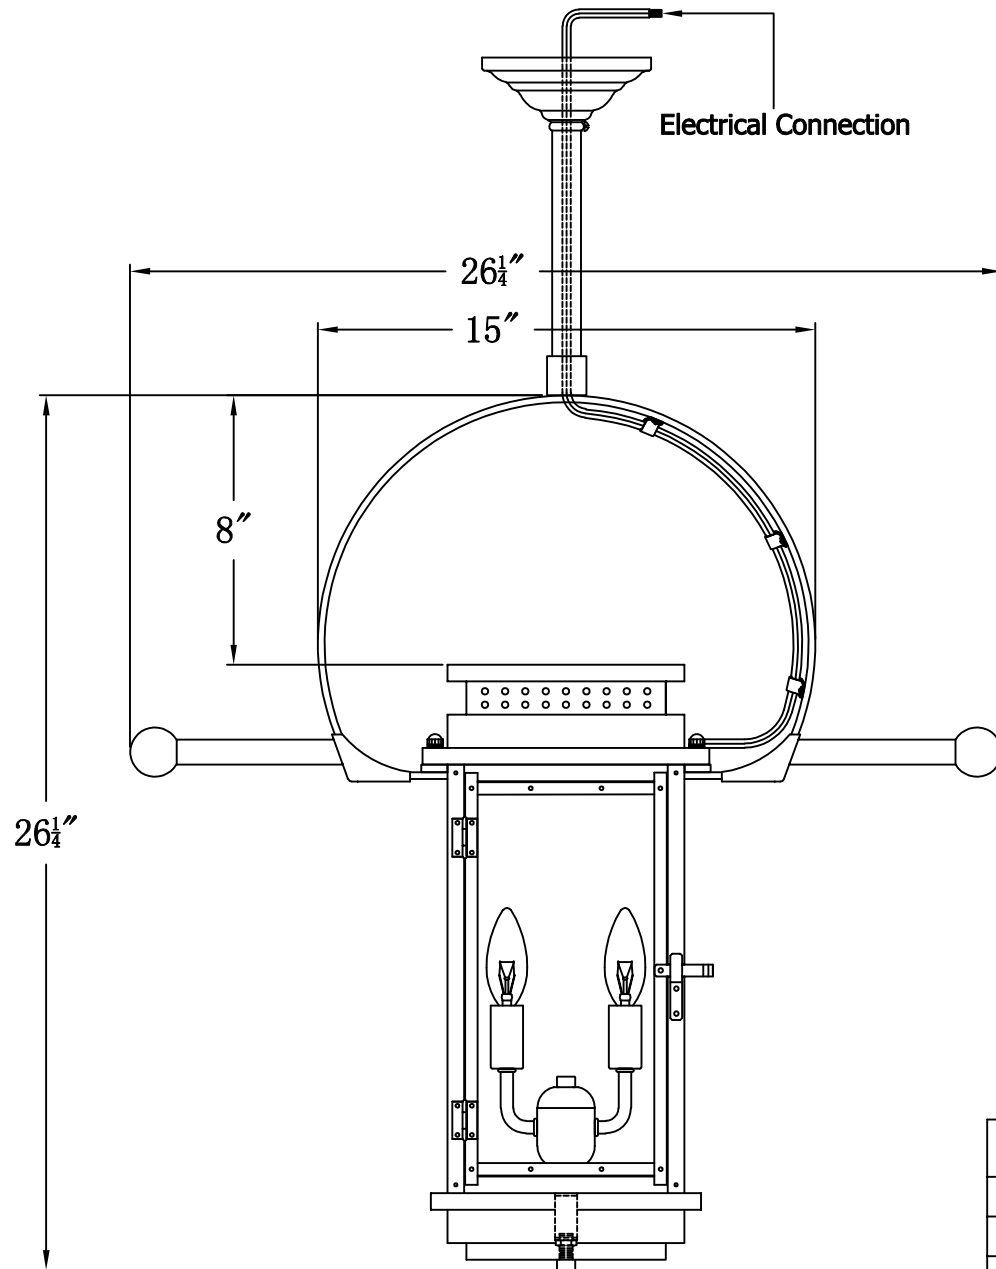

CONTEMPO 18 Electric With Classic Yoke  
And Ladder Rests(CO-18E CY1/LR)

The CopperSmith

Product Description		Drawing Description	9152 Hard Drive
Sockets:2-E12 Candelabra		REV:A/0	Foley Alabama 36536
Watts:2-60W		Date:03/04/2022	SKU Number:CO-18E
		Drawing by:Jason Huang	Product Name:Contempo 18 Electric