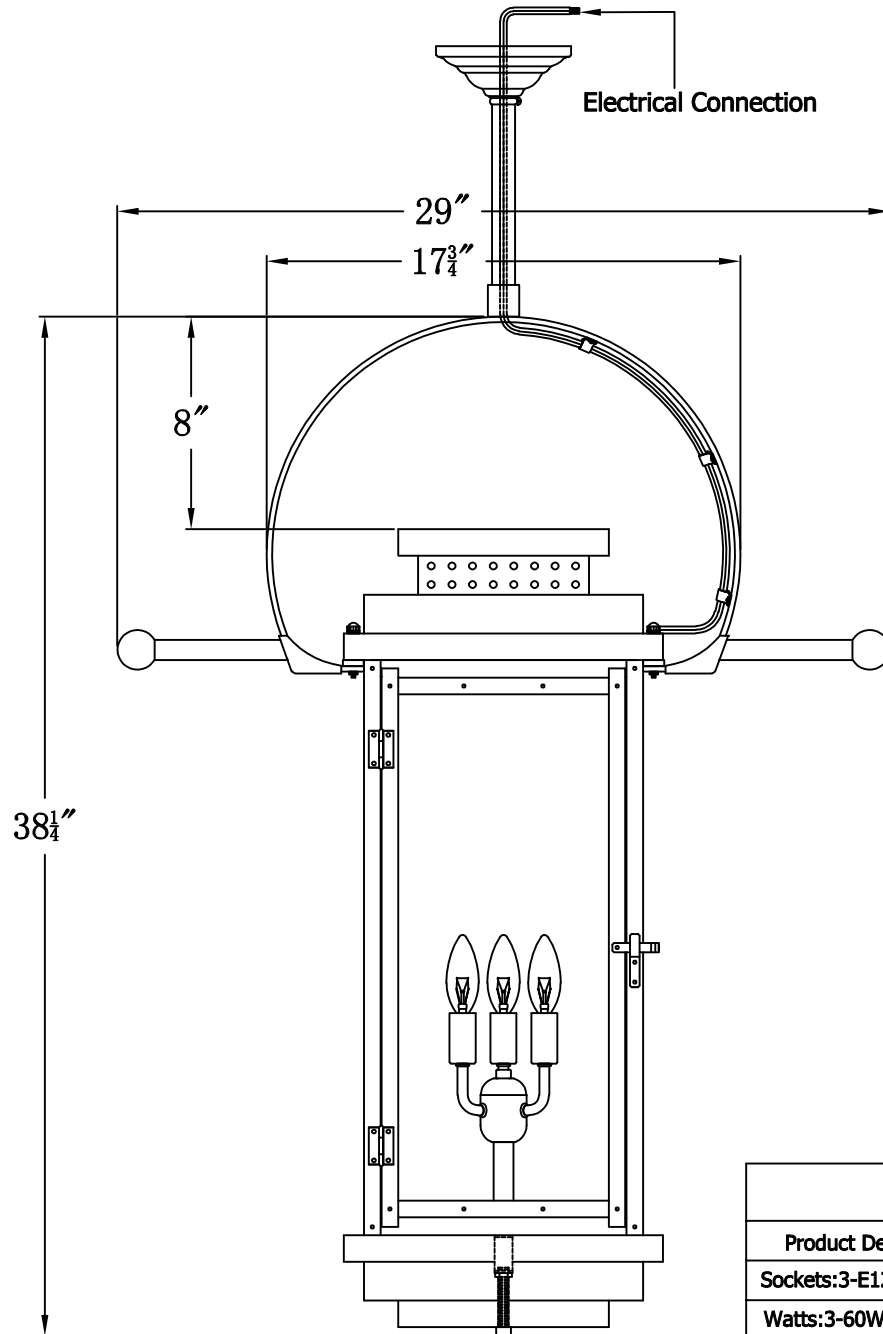

CONTEMPO 31 Electric With Classic Yoke
And Ladder Rests(CO-31E CY10/LR)

The CopperSmith

Product Description	Drawing Description	9152 Hard Drive
Sockets:3-E12 Candelabra	REV:A/0	Foley Alabama 36536
Watts:3-60W	Date:03/07/2022	SKU Number:CO-31E
	Drawing by:Jason Huang	Product Name:Contempo 31 Electric