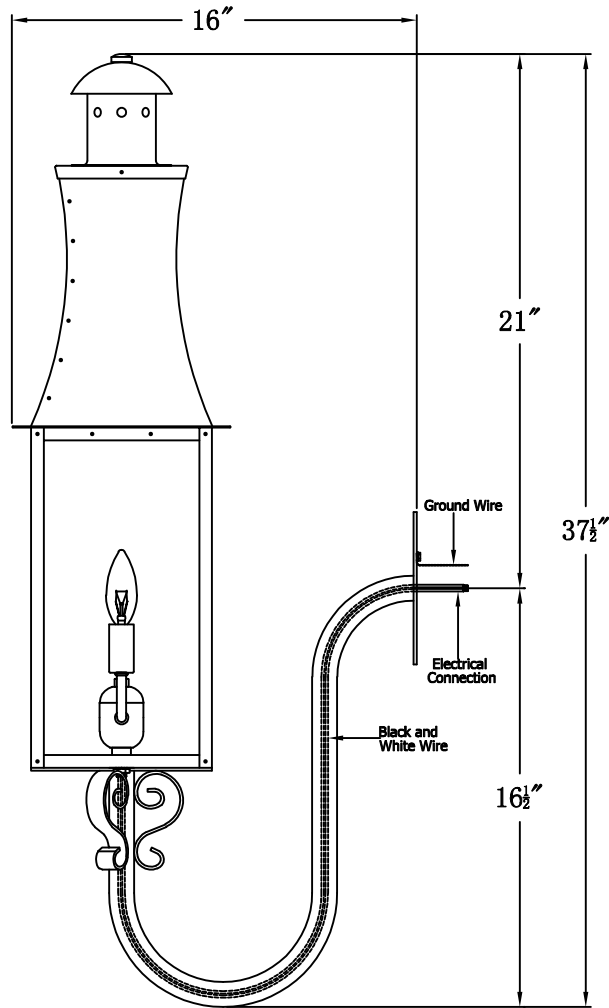

CHURCHILL 30 Electric With Gooseneck Scroll (CH-30E GNS3)

Front View of Mounting Plate

The CopperSmith

Product Description	Drawing Description	9152 Hard Drive
Sockets:2-E12 Candelabra	REV:A/0	Foley Alabama 36536
Watts:2-60W	Date:02/25/2022	SKU Number:CH-30E
	Drawing by:Jason Huang	Product Name:Churchill 30 Electric