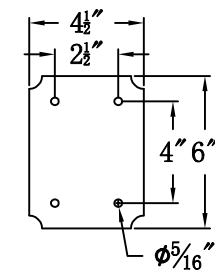

CHURCHILL 30 Electric With Gooseneck Scroll (CH-30E GNS3)

Front View of Mounting Plate

The CopperSmith

Product Description	Drawing Description	9152 Hard Drive
Sockets:2-E12 Candelabra	REV:A/0	Foley Alabama 36536
Watts:2-60W	Date:02/25/2022	SKU Number:CH-30E
	Drawing by:Jason Huang	Product Name:Churchill 30 Electric