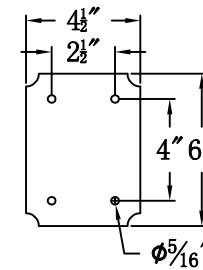

CHURCHILL 36 Electric With Gooseneck Scroll (CH-36E GNS3)

Front View of Mounting Plate

The CopperSmith

Product Description	Drawing Description	9152 Hard Drive
Sockets:3-E12 Candelabra	REV:A/0	Foley Alabama 36536
Watts:3-60W	Date:02/28/2022	SKU Number:CH-36E
	Drawing by:Jason Huang	Product Name:Churchill 36 Electric