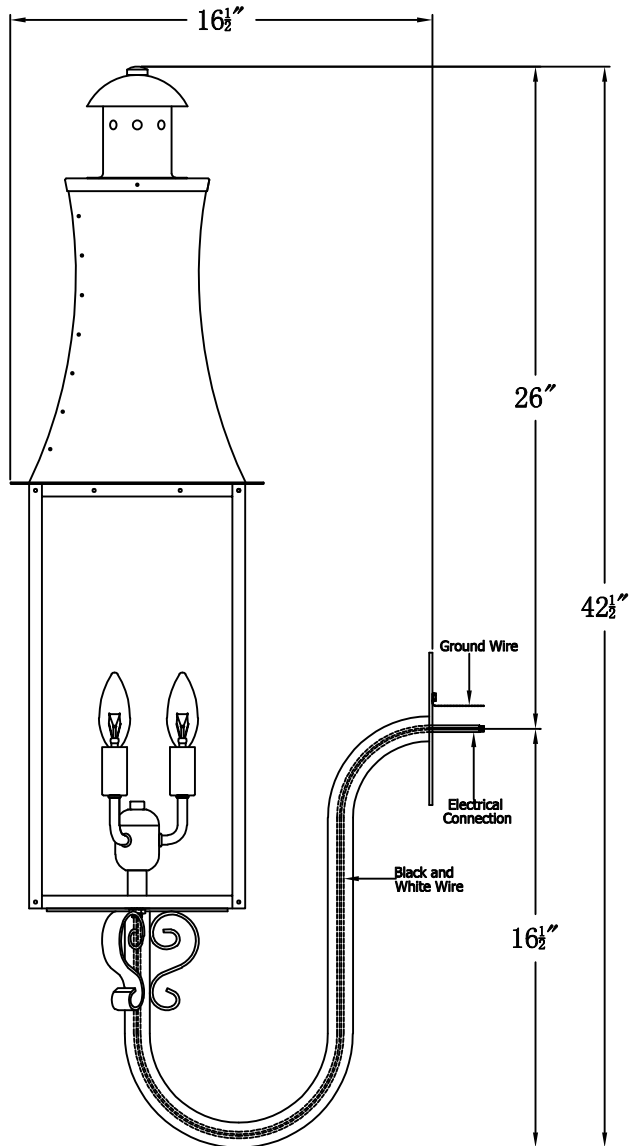

CHURCHILL 36 Electric With Gooseneck Scroll (CH-36E GNS3)

Front View of Mounting Plate

The CopperSmith

Product Description	Drawing Description	9152 Hard Drive
Sockets:3-E12 Candelabra	REV:A/0	Foley Alabama 36536
Watts:3-60W	Date:02/28/2022	SKU Number:CH-36E
	Drawing by:Jason Huang	Product Name:Churchill 36 Electric