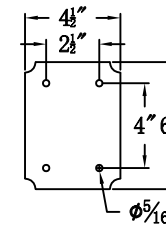

CHURCHILL 38 Electric With Gooseneck Scroll (CH-38E GNS3)

Front View of Mounting Plate

The CopperSmith

Product Description		Drawing Description		9152 Hard Drive	
Sockets:3-E12 Candelabra		REV:A/0		Foley Alabama 36536	
Watts:3-60W		Date:03/01/2022		SKU Number:CH-38E	
		Drawing by:Jason Huang		Product Name:Churchill 38 Electric	