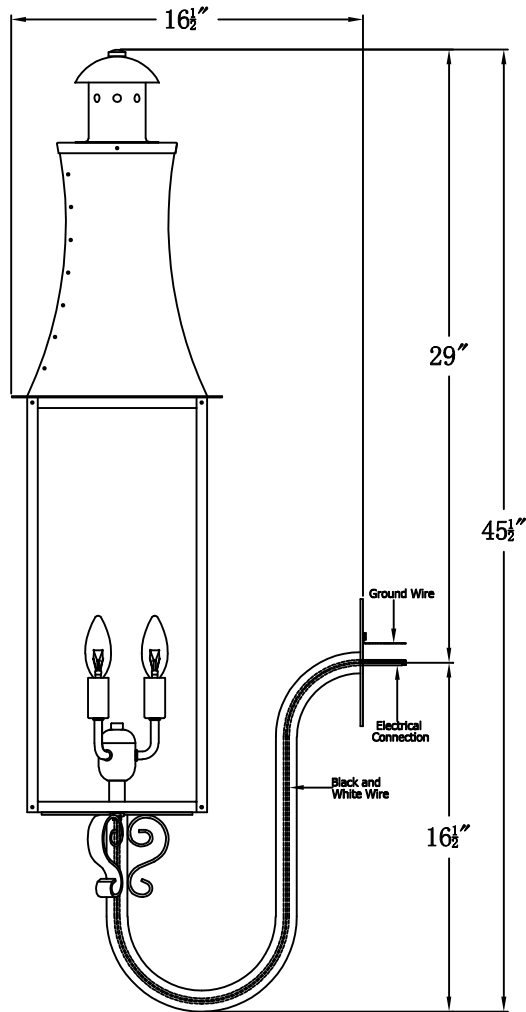

CHURCHILL 38 Electric With Gooseneck Scroll (CH-38E GNS3)

Front View of Mounting Plate

The CopperSmith

Product Description		Drawing Description		9152 Hard Drive	
Sockets:3-E12 Candelabra		REV:A/0		Foley Alabama 36536	
Watts:3-60W		Date:03/01/2022		SKU Number:CH-38E	
		Drawing by:Jason Huang		Product Name:Churchill 38 Electric	