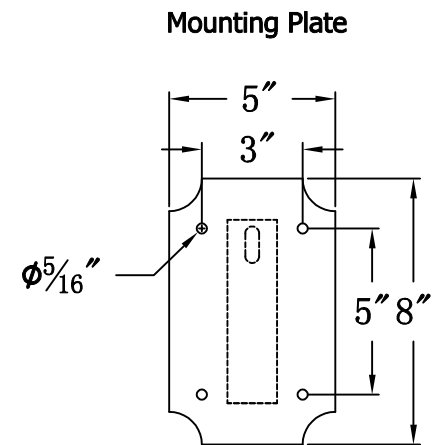

CONTEMPO 18 Electric With Grand Harbor Extension Bracket
(CO-18E GH1)

The CopperSmith		
Product Description	Drawing Description	9152 Hard Drive
Sockets:2-E12 Candelabra	REV:A/0	Foley Alabama 36536
Watts:2-60W	Date:03/04/2022	SKU Number:CO-18E
	Drawing by:Jason Huang	Product Name:Contempo 18 Electric