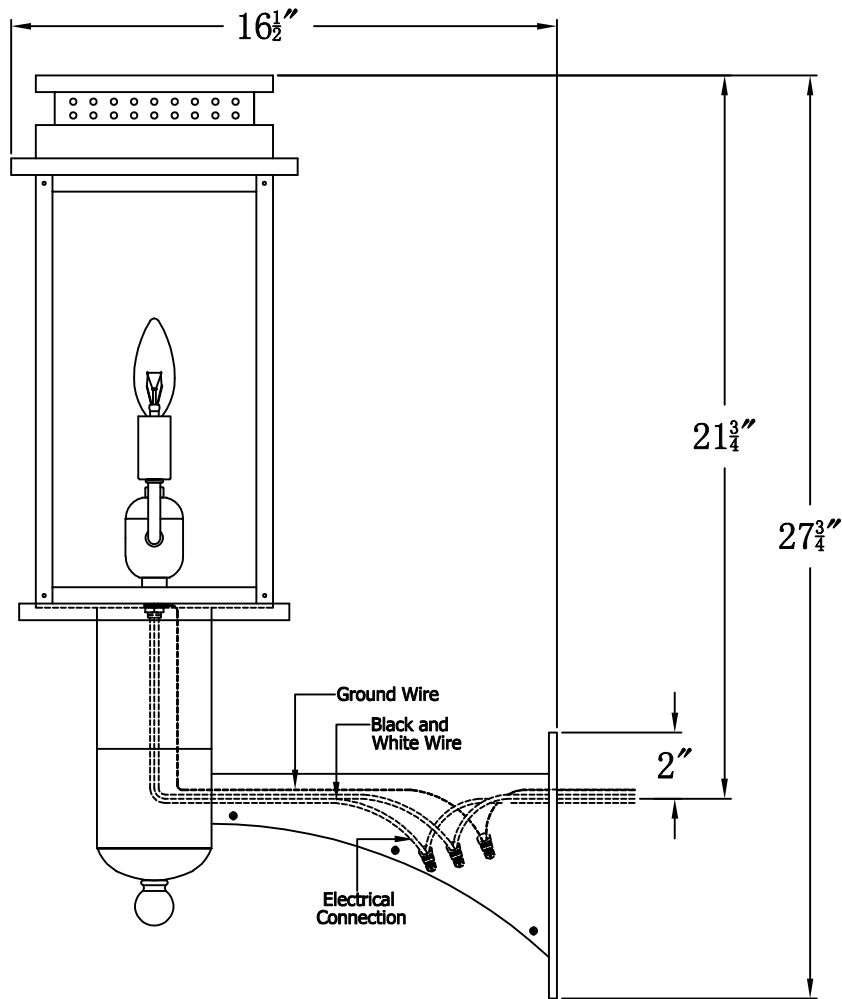

CONTEMPO 18 Electric With Grand Harbor Extension Bracket
(CO-18E GH1)

The CopperSmith		
Product Description	Drawing Description	9152 Hard Drive
Sockets:2-E12 Candelabra	REV:A/0	Foley Alabama 36536
Watts:2-60W	Date:03/04/2022	SKU Number:CO-18E
	Drawing by:Jason Huang	Product Name:Contempo 18 Electric