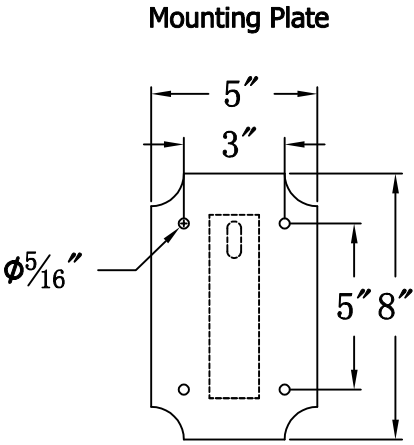

CONTEMPO 24 Electric With Grand Harbor Extension Bracket (CO-24E GH1)

The CopperSmith		
Product Description	Drawing Description	9152 Hard Drive
Sockets:2-E12 Candelabra	REV:A/0	Foley Alabama 36536
Watts:2-60W	Date:03/05/2022	SKU Number:CO-24E
	Drawing by:Jason Huang	Product Name:Contempo 24 Electric