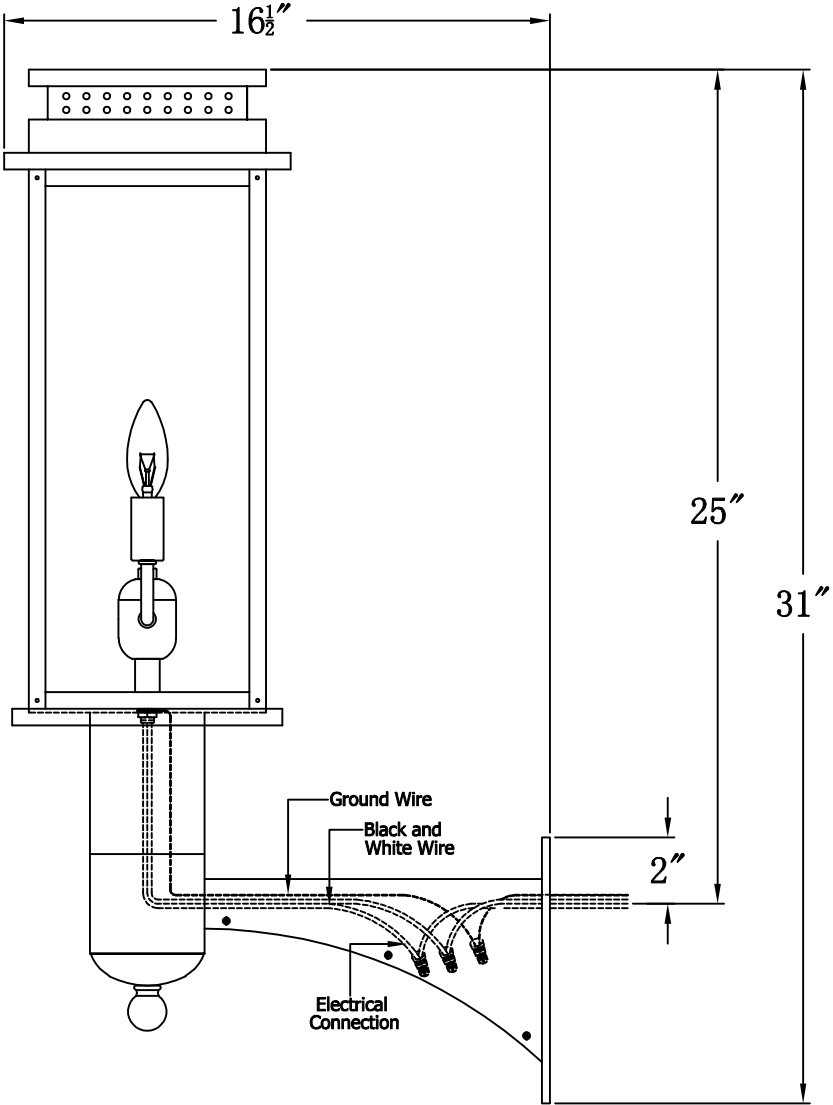

CONTEMPO 24 Electric With Grand Harbor Extension Bracket (CO-24E GH1)

The CopperSmith		
Product Description	Drawing Description	9152 Hard Drive
Sockets:2-E12 Candelabra	REV:A/0	Foley Alabama 36536
Watts:2-60W	Date:03/05/2022	SKU Number:CO-24E
	Drawing by:Jason Huang	Product Name:Contempo 24 Electric