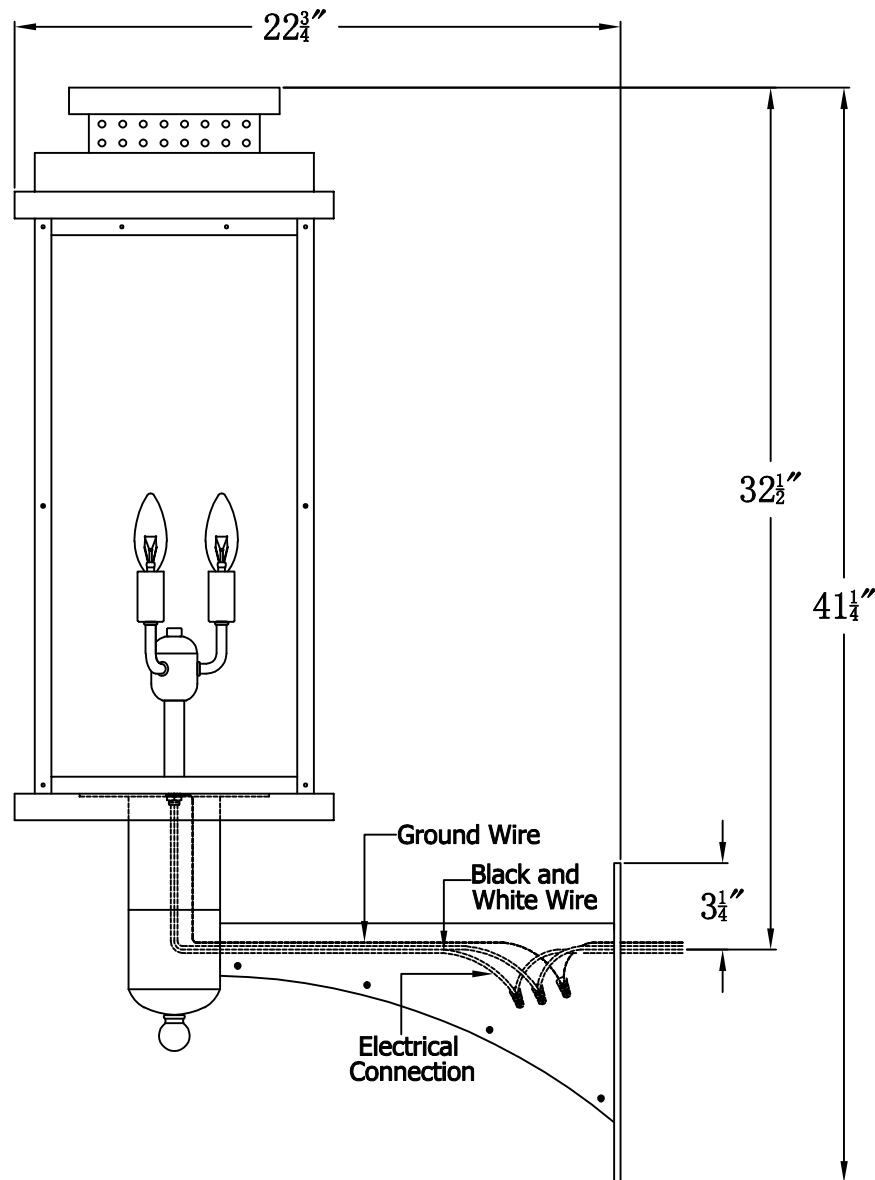

CONTEMPO 31 Electric With Grand Harbor Extension Bracket  
(CO-31E GH2)

The CopperSmith

Product Description	Drawing Description	9152 Hard Drive
Sockets:3-E12 Candelabra	REV:A/0	Foley Alabama 36536
Watts:3-60W	Date:03/07/2022	SKU Number:CO-31E
	Drawing by:Jason Huang	Product Name:Contempo 31 Electric