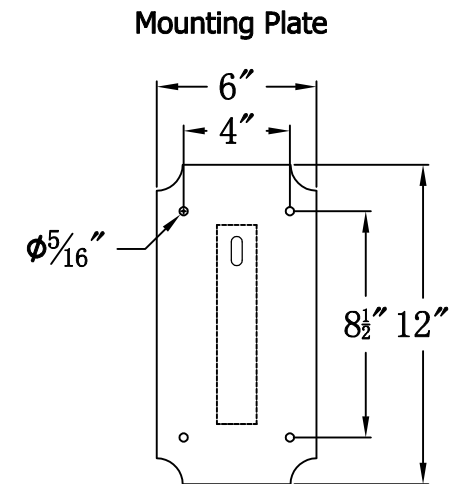

CONTEMPO 31 Electric With Grand Harbor Extension Bracket  
(CO-31E GH2)

The CopperSmith

Product Description	Drawing Description	9152 Hard Drive
Sockets:3-E12 Candelabra	REV:A/0	Foley Alabama 36536
Watts:3-60W	Date:03/07/2022	SKU Number:CO-31E
	Drawing by:Jason Huang	Product Name:Contempo 31 Electric