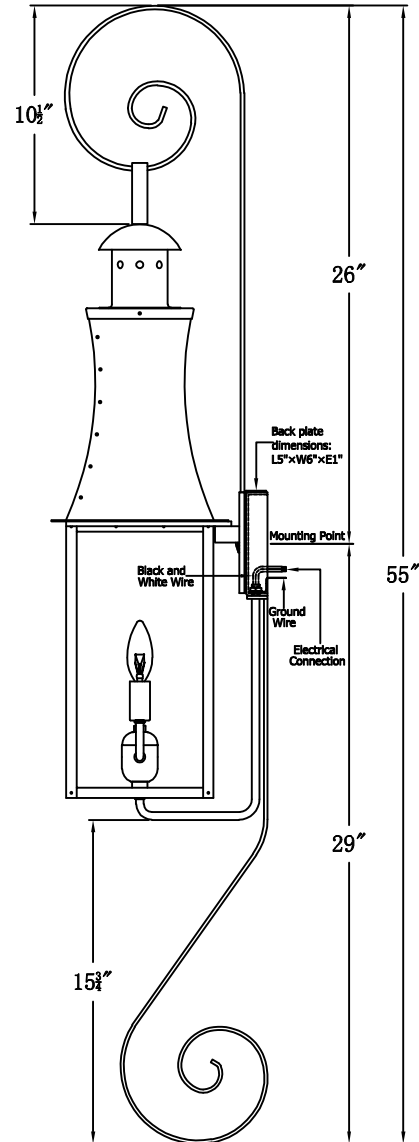

CHURCHILL 30 Electric With Top Scroll And Bottom Scroll (CH-30E TS2/BS3)

The CopperSmith		
Product Description	Drawing Description	<u>9152 Hard Drive</u>
Sockets:2-E12 Candelabra	REV:A/0	Foley Alabama 36536
Watts:2-60W	Date:02/25/2022	SKU Number:CH-30E
	Drawing by:Jason Huang	Product Name:Churchill 30 Electric