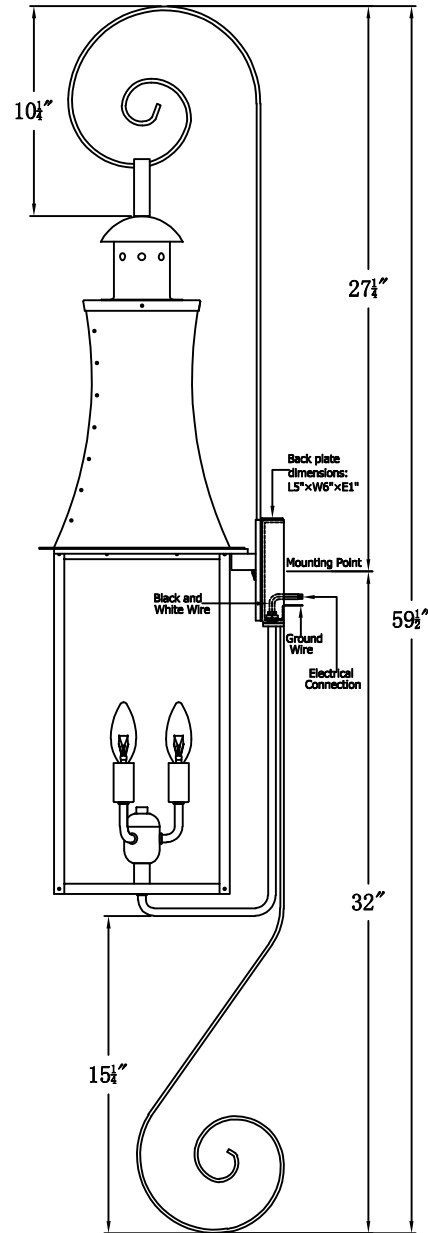

CHURCHILL 36 Electric With Top Scroll And Bottom Scroll (CH-36E TS6/BS4)

The CopperSmith		
Product Description	Drawing Description	<u>9152 Hard Drive</u>
Sockets:3-E12 Candelabra	REV:A/0	Foley Alabama 36536
Watts:3-60W	Date:02/28/2022	SKU Number:CH-36E
	Drawing by:Jason Huang	Product Name:Churchill 36 Electric