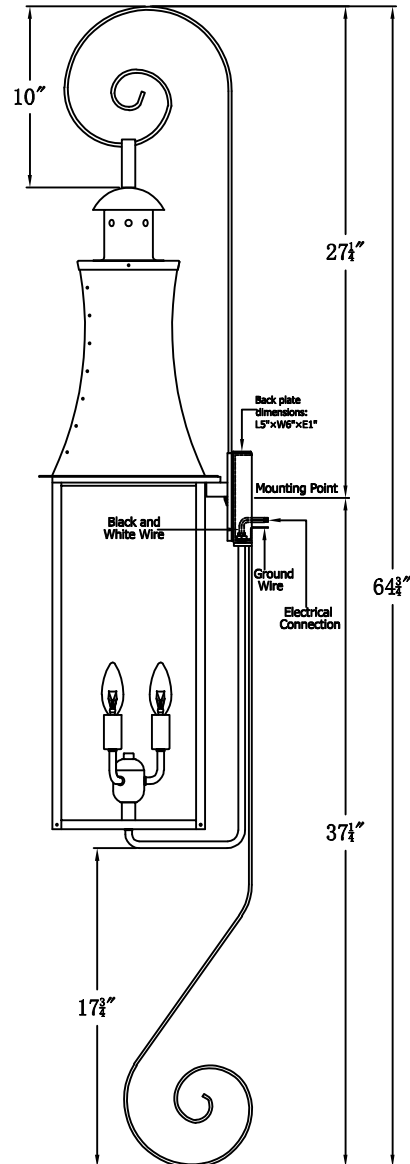

# CHURCHILL 38 Electric With Top Scroll And Bottom Scroll (CH-38E TS6/BS5 )

The CopperSmith		
Product Description	Drawing Description	<u>9152 Hard Drive</u>
Sockets:3-E12 Candelabra	REV:A/0	Foley Alabama 36536
Watts:3-60W	Date:03/01/2022	SKU Number:CH-38E
	Drawing by:Jason Huang	Product Name:Churchill 38 Electric