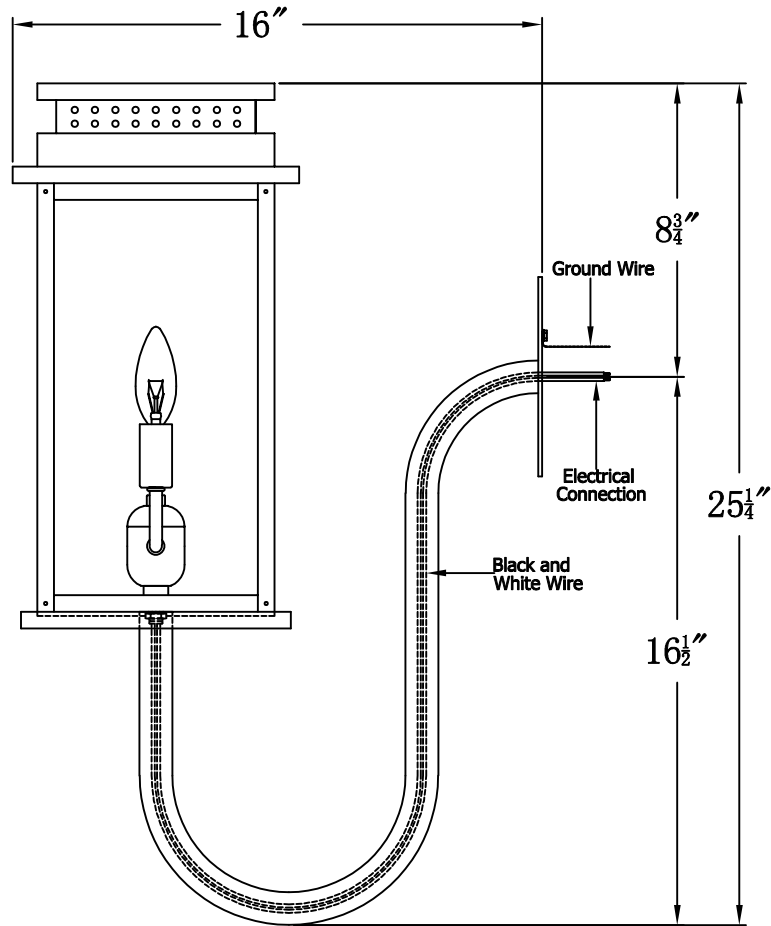

# CONTEMPO 18 Electric With Gooseneck(CO-18E GNP3)

Front View of Mounting Plate

## The CopperSmith

Product Description	Drawing Description	9152 Hard Drive
Sockets:2-E12 Candelabra	REV:A/0	Foley Alabama 36536
Watts:2-60W	Date:03/04/2022	SKU Number:CO-18E
	Drawing by:Jason Huang	Product Name:Contempo 18 Electric