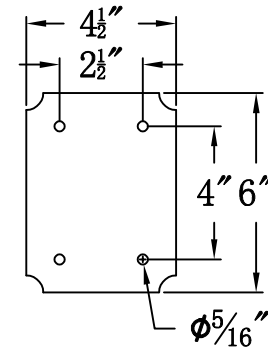

# CONTEMPO 18 Electric With Gooseneck(CO-18E GNP3)

Front View of Mounting Plate

## The CopperSmith

Product Description	Drawing Description	9152 Hard Drive
Sockets:2-E12 Candelabra	REV:A/0	Foley Alabama 36536
Watts:2-60W	Date:03/04/2022	SKU Number:CO-18E
	Drawing by:Jason Huang	Product Name:Contempo 18 Electric