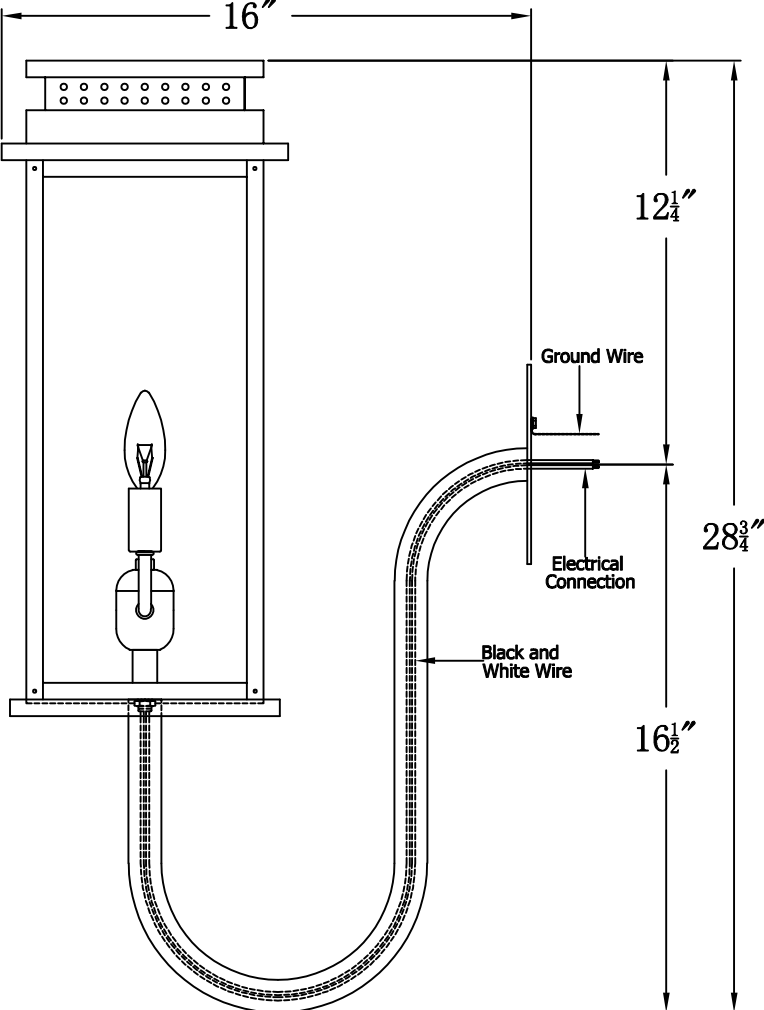

CONTEMPO 24 Electric With Gooseneck(CO-24E GNP3)

Front View of Mounting Plate

The CopperSmith		
Product Description	Drawing Description	9152 Hard Drive
Sockets:2-E12 Candelabra	REV:A/0	Foley Alabama 36536
Watts:2-60W	Date:03/05/2022	SKU Number:CO-24E
	Drawing by:Jason Huang	Product Name:Contempo 24 Electric