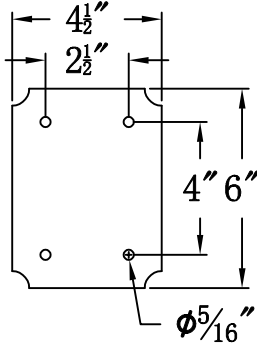

CONTEMPO 24 Electric With Gooseneck(CO-24E GNP3)

Front View of Mounting Plate

The CopperSmith		
Product Description	Drawing Description	9152 Hard Drive
Sockets:2-E12 Candelabra	REV:A/0	Foley Alabama 36536
Watts:2-60W	Date:03/05/2022	SKU Number:CO-24E
	Drawing by:Jason Huang	Product Name:Contempo 24 Electric