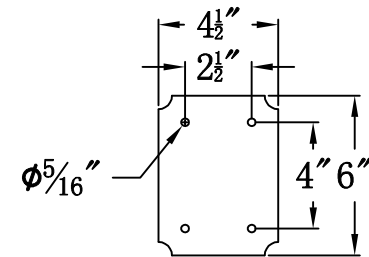

## The CopperSmith

Product Description		Drawing Description	9152 Hard Drive
Sockets:3-E12 Candelabra		REV:A/0	Foley Alabama 36536
Watts:3-60W		Date:03/07/2022	SKU Number:CO-31E
		Drawing by:Jason Huang	Product Name:Contempo 31 Electric