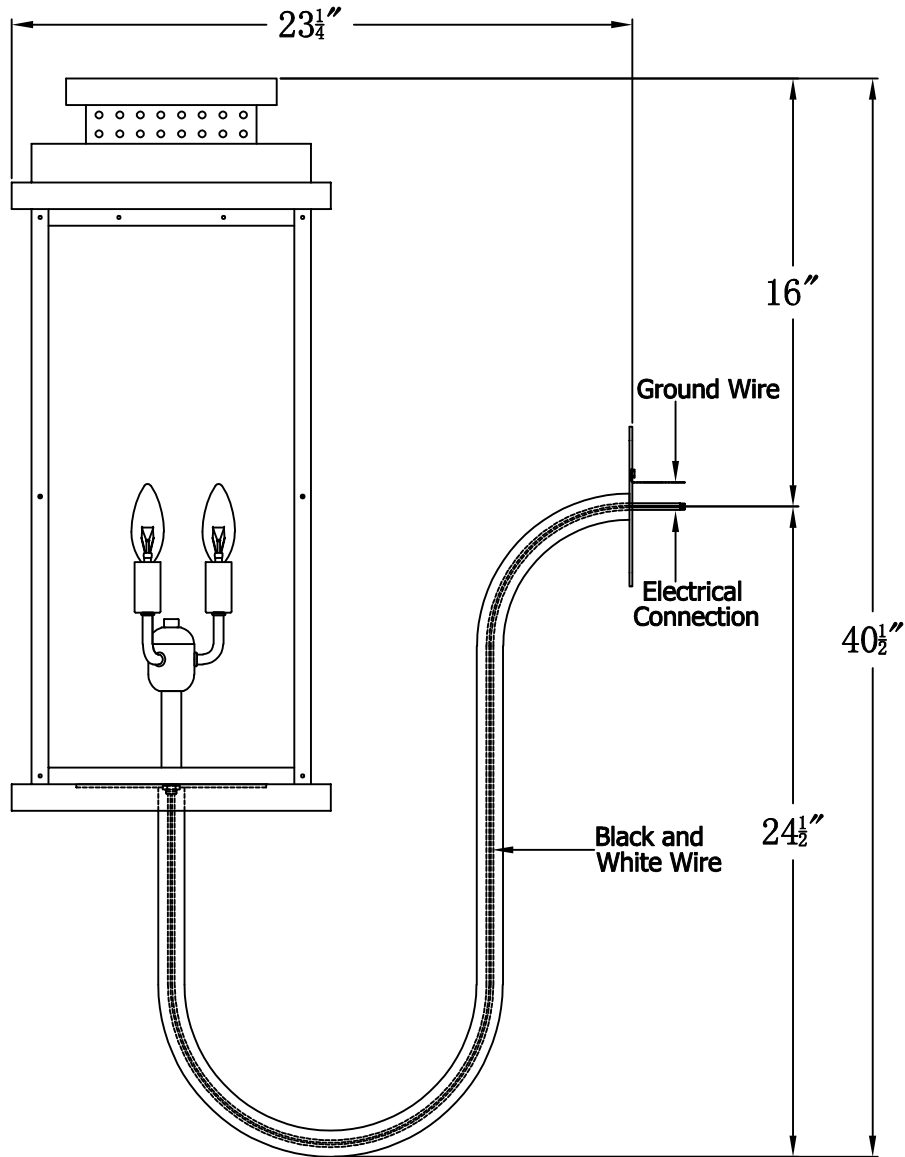

# CONTEMPO 31 Electric With Gooseneck(CO-31E GNP7)

Front View of Mounting Plate

## The CopperSmith

Product Description		Drawing Description	9152 Hard Drive
Sockets:3-E12 Candelabra		REV:A/0	Foley Alabama 36536
Watts:3-60W		Date:03/07/2022	SKU Number:CO-31E
		Drawing by:Jason Huang	Product Name:Contempo 31 Electric