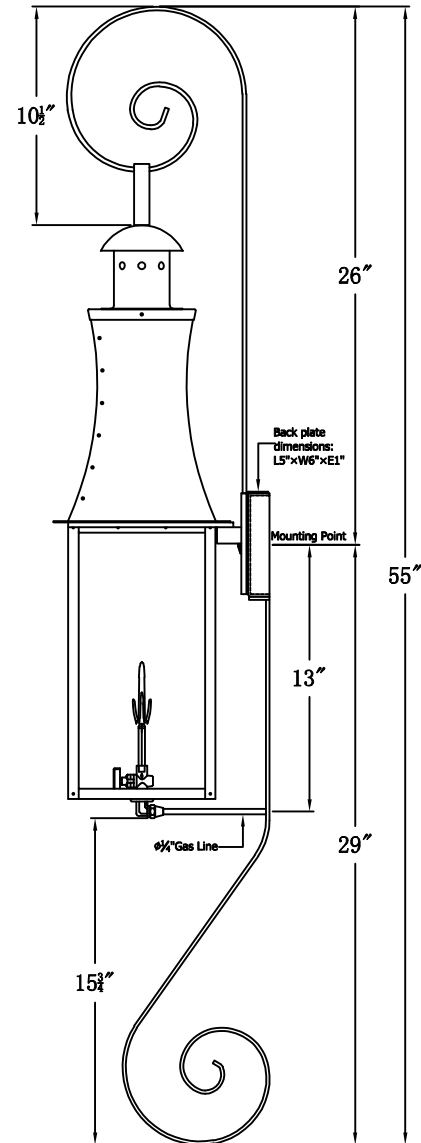

CHURCHILL 30 Gas With Top Scroll And Bottom Scroll (CH-30G TS2/BS3)

The CopperSmith

Product Description	Drawing Description	<u>9152 Hard Drive</u> Foley Alabama 36536
Burner:Single	REV:A/0	SKU Number:CH-30G
Gas Valve Name:VNG(P)50	Date:02/25/2022	Product Name:Churchill 30 Gas
	Drawing by:Jason Huang	