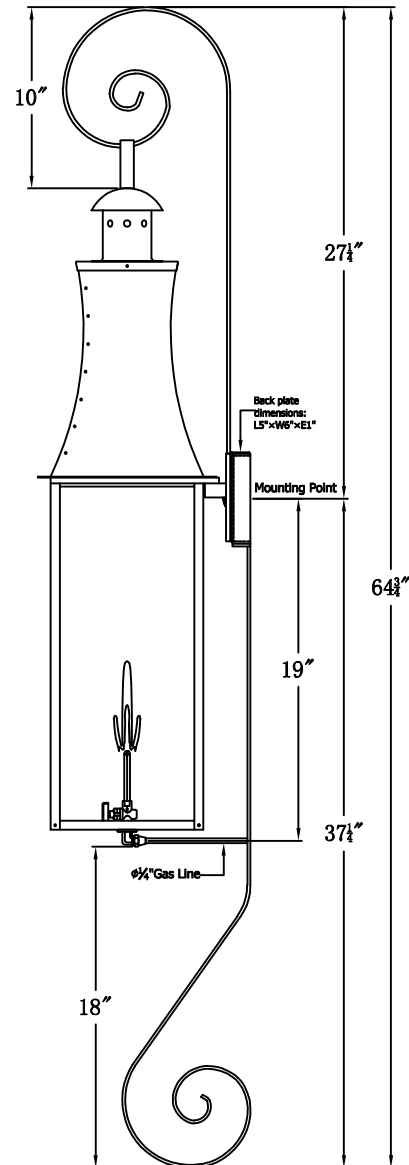

# CHURCHILL 38 Gas With Top Scroll And Bottom Scroll (CH-38G TS6/BS5 )

The CopperSmith		
Product Description	Drawing Description	<u>9152 Hard Drive</u>
Burner:Single	REV:A/0	Foley Alabama 36536
Gas Valve Name:VNG(P)70	Date:03/01/2022	SKU Number:CH-38G
	Drawing by:Jason Huang	Product Name:Churchill 38 Gas