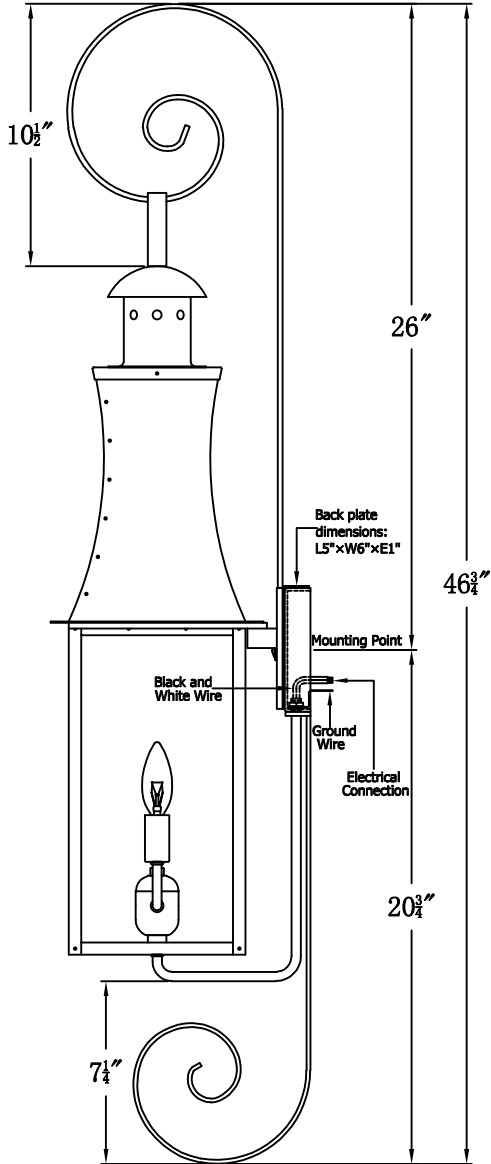

CHURCHILL 30 Electric With Top Scroll And Reverse Bottom Scroll (CH-30E TS2/RBS1)

The CopperSmith		
Product Description	Drawing Description	<u>9152 Hard Drive</u>
Sockets:2-E12 Candelabra	REV:A/0	Foley Alabama 36536
Watts:2-60W	Date:02/25/2022	SKU Number:CH-30E
	Drawing by:Jason Huang	Product Name:Churchill 30 Electric