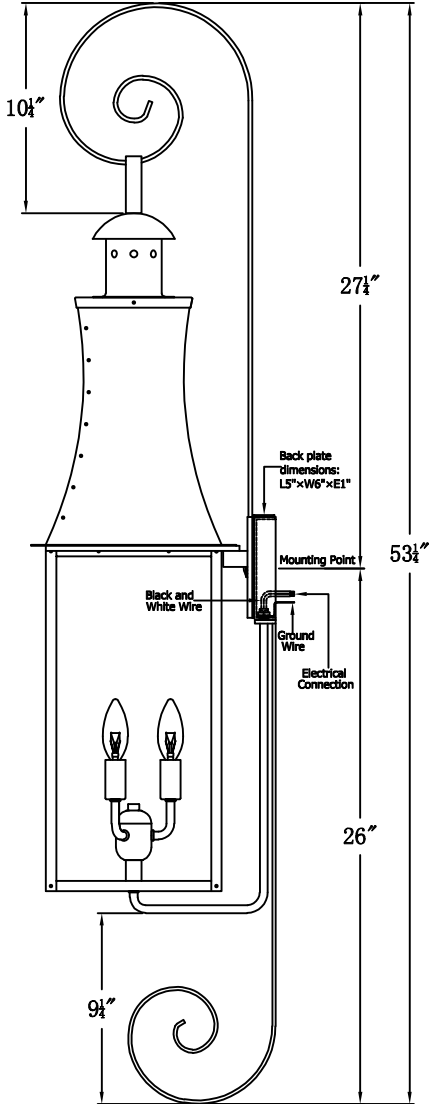

CHURCHILL 36 Electric With Top Scroll And Reverse Bottom Scroll (CH-36E TS6/RBS2)

The CopperSmith		
Product Description	Drawing Description	<u>9152 Hard Drive</u>
Sockets:3-E12 Candelabra	REV:A/0	Foley Alabama 36536
Watts:3-60W	Date:02/28/2022	SKU Number:CH-36E
	Drawing by:Jason Huang	Product Name:Churchill 36 Electric