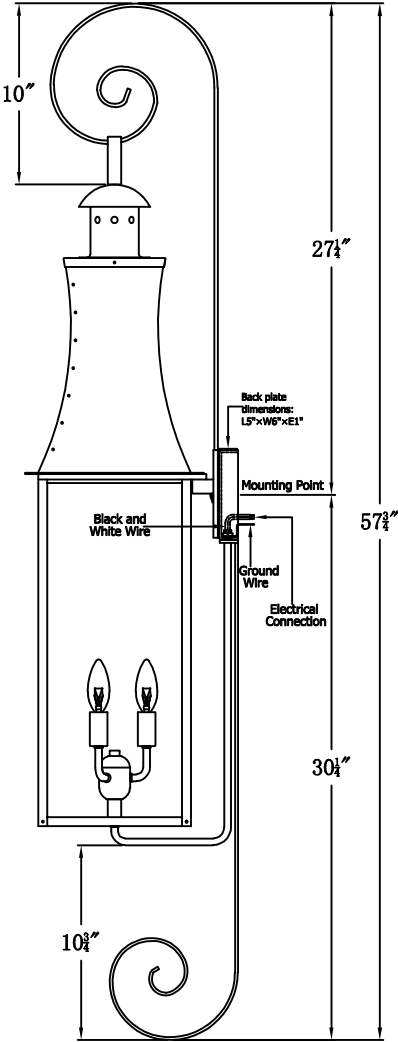

CHURCHILL 38 Electric With Top Scroll And Reverse Bottom Scroll
(CH-38E TS6/RBS3)

The CopperSmith

Product Description	Drawing Description	9152 Hard Drive Foley Alabama 36536
Sockets:3-E12 Candelabra	REV:A/0	
Watts:3-60W	Date:03/01/2022	SKU Number:CH-38E
	Drawing by:Jason Huang	Product Name:Churchill 38 Electric