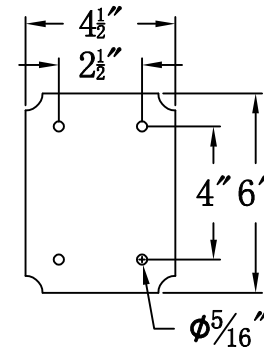

CONTEMPO 18 Electric With Gooseneck Scroll(CO-18E GNS3)

Front View of Mounting Plate

The CopperSmith

Product Description	Drawing Description	9152 Hard Drive
Sockets:2-E12 Candelabra	REV:A/0	Foley Alabama 36536
Watts:2-60W	Date:03/04/2022	SKU Number:CO-18E
	Drawing by:Jason Huang	Product Name:Contempo 18 Electric