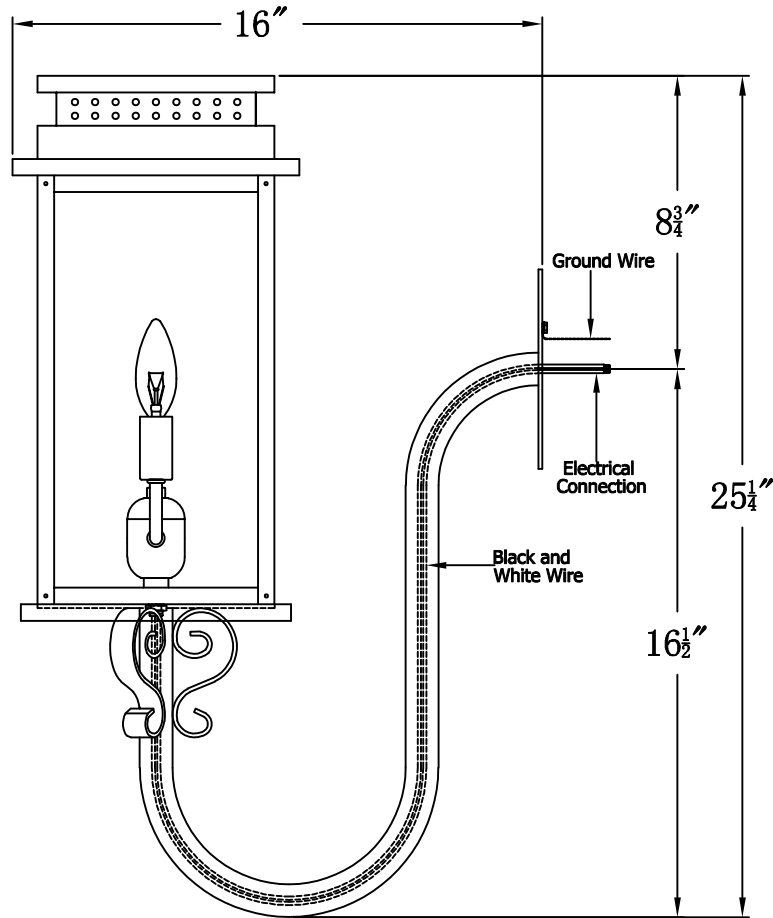

CONTEMPO 18 Electric With Gooseneck Scroll(CO-18E GNS3)

Front View of Mounting Plate

The CopperSmith

Product Description	Drawing Description	9152 Hard Drive
Sockets:2-E12 Candelabra	REV:A/0	Foley Alabama 36536
Watts:2-60W	Date:03/04/2022	SKU Number:CO-18E
	Drawing by:Jason Huang	Product Name:Contempo 18 Electric