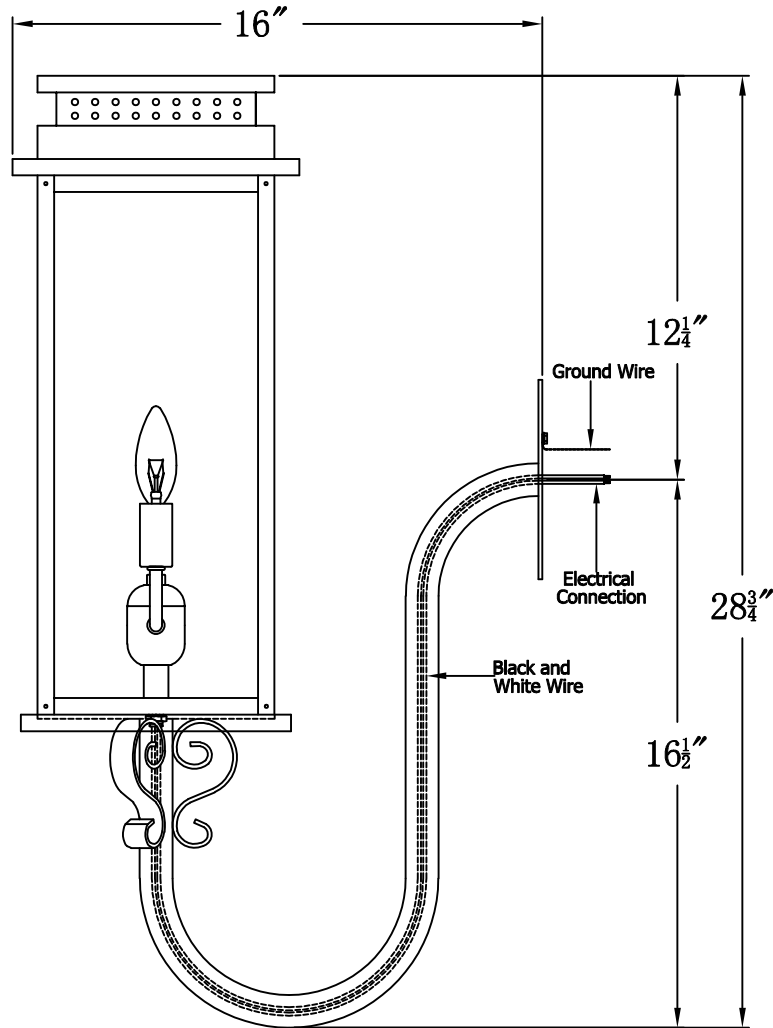

# CONTEMPO 24 Electric With Gooseneck Scroll(CO-24E GNS3)

Front View of Mounting Plate

## The CopperSmith

Product Description	Drawing Description	9152 Hard Drive
Sockets:2-E12 Candelabra	REV:A/0	Foley Alabama 36536
Watts:2-60W	Date:03/05/2022	SKU Number:CO-24E
	Drawing by:Jason Huang	Product Name:Contempo 24 Electric