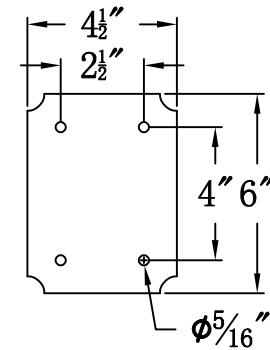

# CONTEMPO 24 Electric With Gooseneck Scroll(CO-24E GNS3)

Front View of Mounting Plate

## The CopperSmith

Product Description	Drawing Description	9152 Hard Drive
Sockets:2-E12 Candelabra	REV:A/0	Foley Alabama 36536
Watts:2-60W	Date:03/05/2022	SKU Number:CO-24E
	Drawing by:Jason Huang	Product Name:Contempo 24 Electric