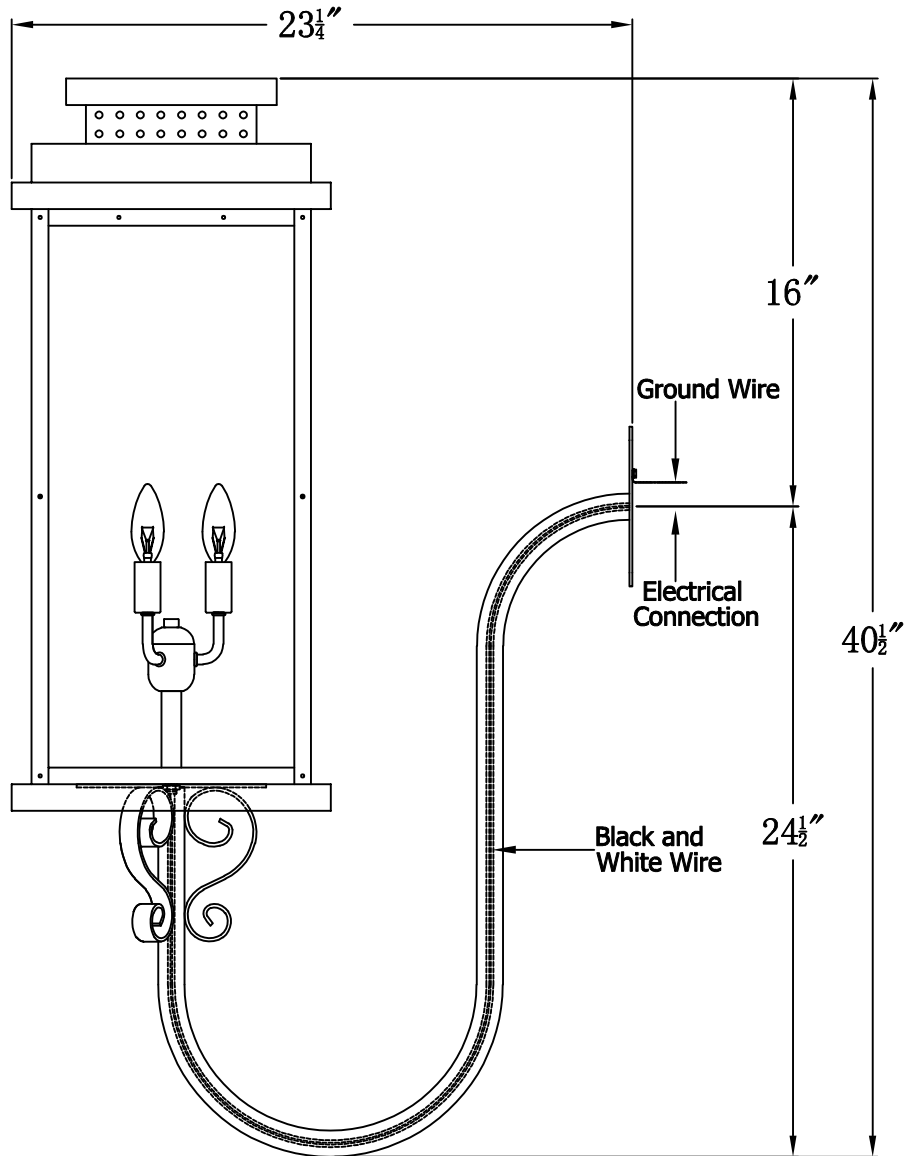

# CONTEMPO 31 Electric With Gooseneck Scroll(CO-31E GNS7)

Front View of Mounting Plate

## The CopperSmith

Product Description	Drawing Description	9152 Hard Drive
Sockets:3-E12 Candelabra	REV:A/0	Foley Alabama 36536
Watts:3-60W	Date:03/07/2022	SKU Number:CO-31E
	Drawing by:Jason Huang	Product Name:Contempo 31 Electric