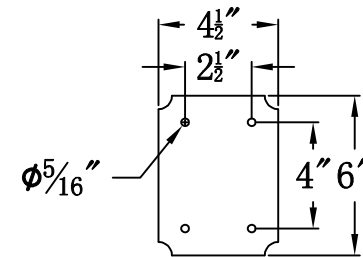

# CONTEMPO 31 Electric With Gooseneck Scroll(CO-31E GNS7)

Front View of Mounting Plate

## The CopperSmith

Product Description	Drawing Description	9152 Hard Drive
Sockets:3-E12 Candelabra	REV:A/0	Foley Alabama 36536
Watts:3-60W	Date:03/07/2022	SKU Number:CO-31E
	Drawing by:Jason Huang	Product Name:Contempo 31 Electric