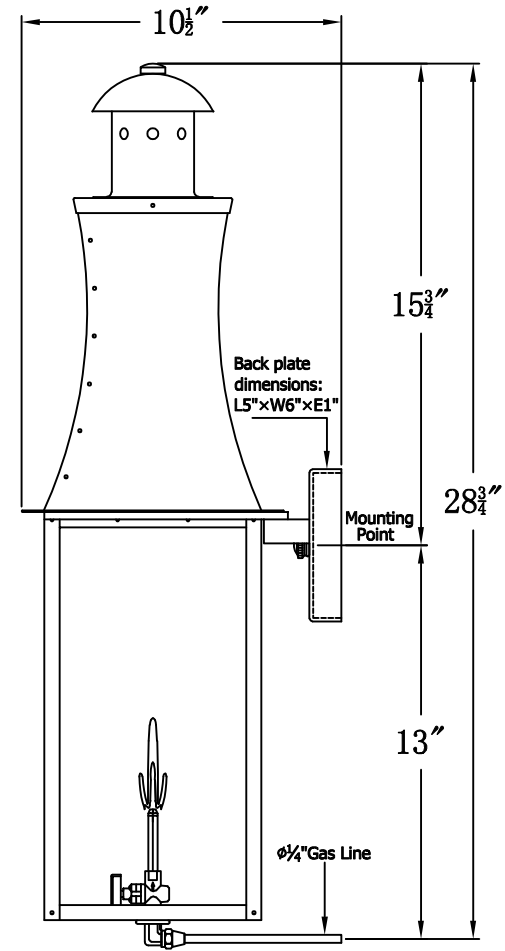

CHURCHILL 30 Gas (CH-30G) Standard Wall Mount

The CopperSmith

Product Description	Drawing Description	9152 Hard Drive
Burner:Single	REV:A/0	Foley Alabama 36536
Gas Valve Name:VNG(P)50	Date:02/22/2022	SKU Number:CH-30G
	Drawing by:Jason Huang	Product Name:Churchill 30 Gas