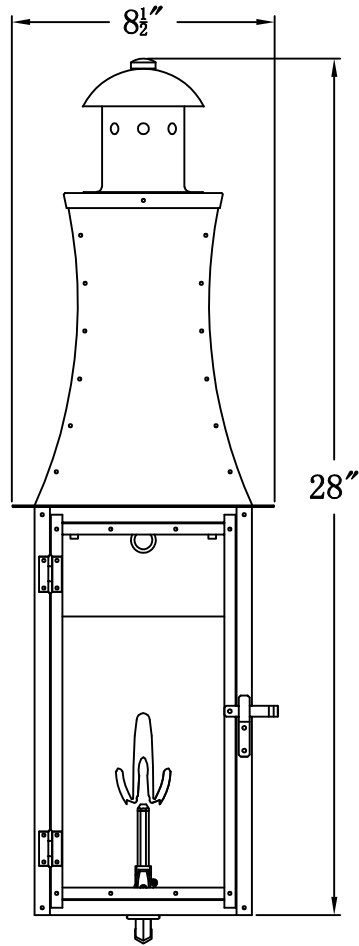

CHURCHILL 30 Gas (CH-30G) Standard Wall Mount

The CopperSmith

Product Description	Drawing Description	9152 Hard Drive
Burner:Single	REV:A/0	Foley Alabama 36536
Gas Valve Name:VNG(P)50	Date:02/22/2022	SKU Number:CH-30G
	Drawing by:Jason Huang	Product Name:Churchill 30 Gas