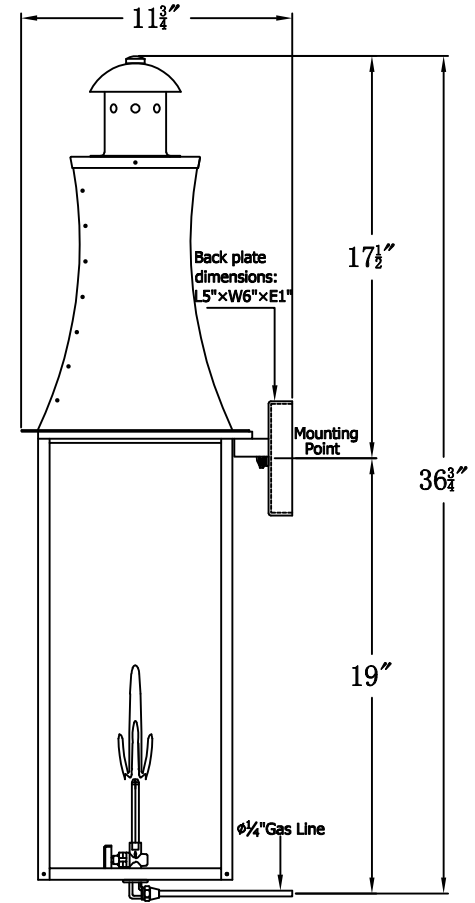

CHURCHILL 38 Gas (CH-38G) Standard Wall Mount

The CopperSmith

The CopperSmith		
Product Description	Drawing Description	9152 Hard Drive
Burner:Single	REV:A/0	Foley Alabama 36536
Gas Valve Name:VNG(P)70	Date:02/28/2022	SKU Number:CH-38G
	Drawing by:Jason Huang	Product Name:Churchill 38 Gas