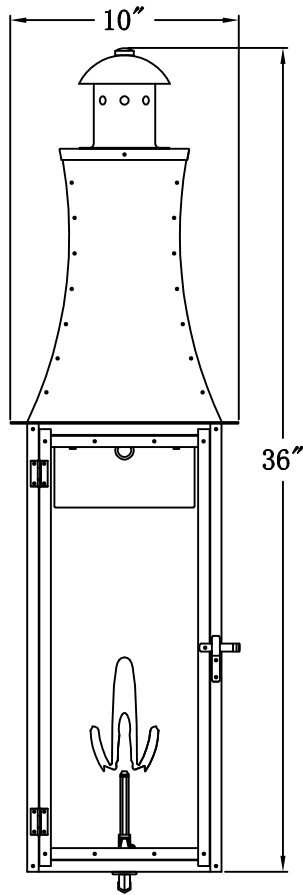

CHURCHILL 38 Gas (CH-38G) Standard Wall Mount

The CopperSmith

The CopperSmith		
Product Description	Drawing Description	9152 Hard Drive
Burner:Single	REV:A/0	Foley Alabama 36536
Gas Valve Name:VNG(P)70	Date:02/28/2022	SKU Number:CH-38G
	Drawing by:Jason Huang	Product Name:Churchill 38 Gas