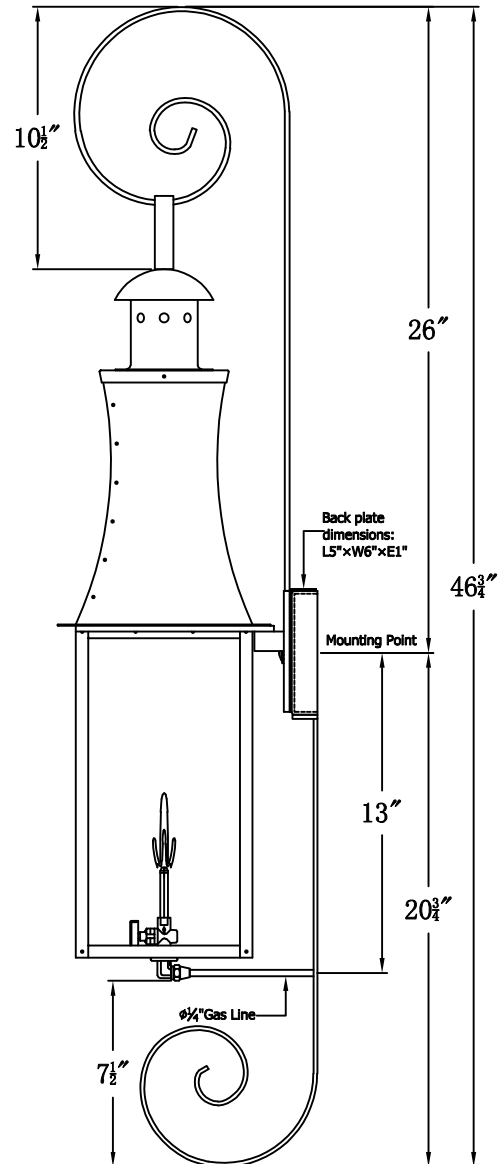

CHURCHILL 30 Gas With Top Scroll And Reverse Bottom Scroll (CH-30G TS2/RBS1)

The CopperSmith		
Product Description	Drawing Description	<u>9152 Hard Drive</u> Foley Alabama 36536
Burner:Single	REV:A/0	
Gas Valve Name:VNG(P)50	Date:02/25/2022	SKU Number:CH-30G
	Drawing by:Jason Huang	Product Name:Churchill 30 Gas