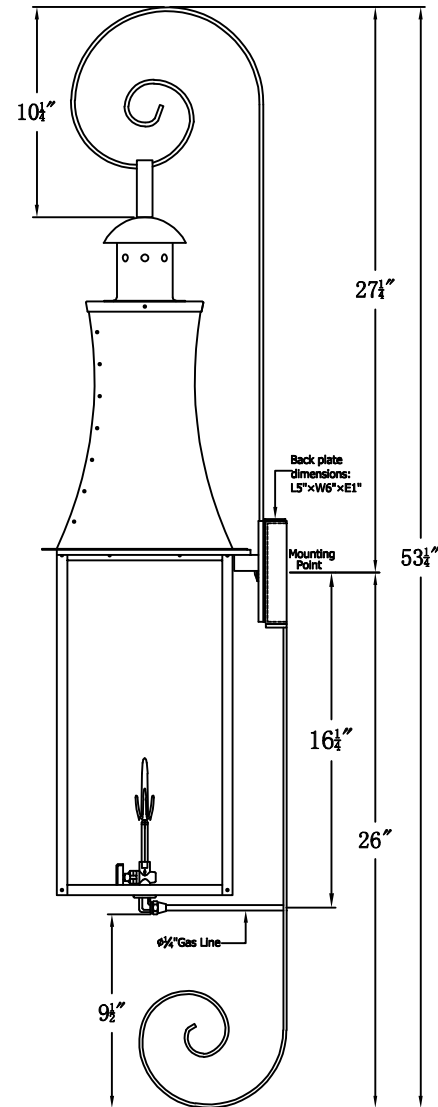

CHURCHILL 36 Gas With Top Scroll And Reverse Bottom Scroll (CH-36G TS6/RBS2)

The CopperSmith

Product Description	Drawing Description	<u>9152 Hard Drive</u> Foley Alabama 36536
Burner: Single	REV: A/0	
Gas Valve Name: VNG(P)50	Date: 02/28/2022	SKU Number: CH-36G
	Drawing by: Jason Huang	Product Name: Churchill 36 Gas