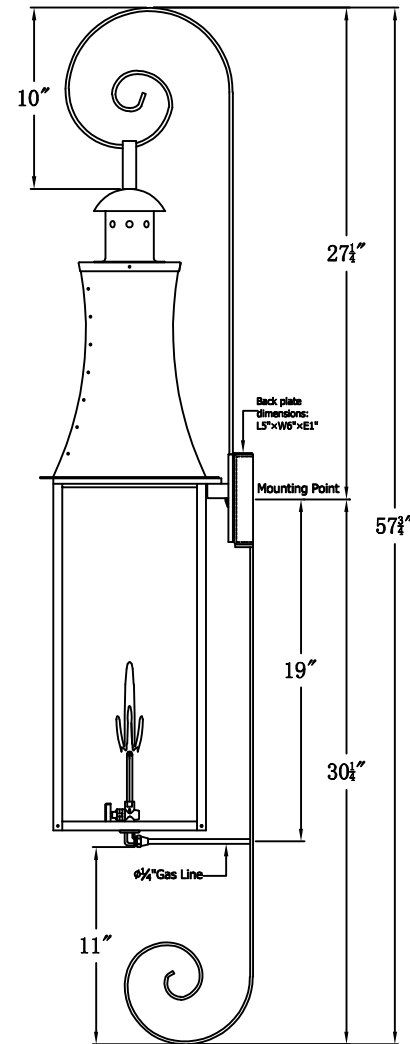

CHURCHILL 38 Gas With Top Scroll And Reverse Bottom Scroll (CH-38G TS6/RBS3)

The CopperSmith

Product Description	Drawing Description	<u>9152 Hard Drive</u>
Burner: Single	REV: A/0	Foley Alabama 36536
Gas Valve Name: VNG(P)70	Date: 03/01/2022	SKU Number: CH-38G
	Drawing by: Jason Huang	Product Name: Churchill 38 Gas