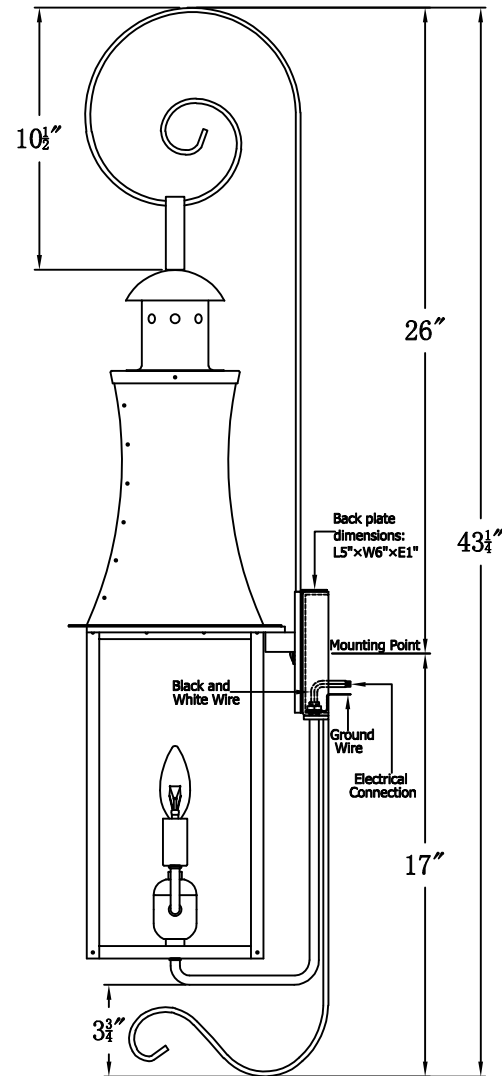

CHURCHILL 30 Electric With Top Scroll And Bottom Farmhouse Hook (CH-30E TS2/BFH4)

The CopperSmith		
Product Description	Drawing Description	<u>9152 Hard Drive</u>
Sockets:2-E12 Candelabra	REV:A/0	Foley Alabama 36536
Watts:2-60W	Date:02/26/2022	SKU Number:CH-30E
	Drawing by:Jason Huang	Product Name:Churchill 30 Electric